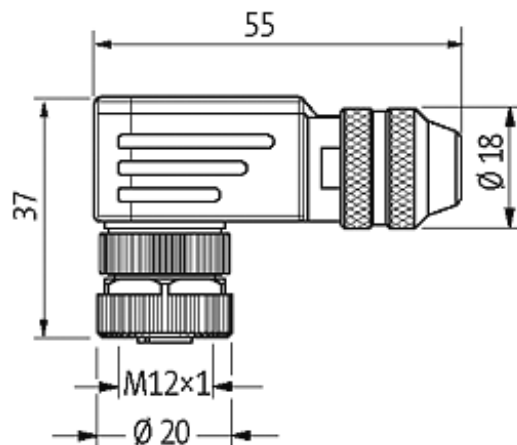

**M12 FEMALE 90° B CODED SHIELD WIREABLE SCREW TERM.**2 POLE max. 0.75mm<sup>2</sup> 6-8mm PROFIBUS

M12  
 Female 90°  
 Field wireable (screw terminals)  
 B-coded, 2-pole, shielded  
 PROFIBUS

**[Link to Product](#)****Illustration**

# Female

Product may differ from Image

## Technical Data

Operating voltage	max. 60 V AC/DC
Operating current per contact	max. 4 A
Connection cross section	max. 0.75 mm <sup>2</sup>
Sealing range (cable diameter)	6...8 mm
Protection	IP67 inserted and tightened (EN 60529)
Housing	CuZn, nickel plated