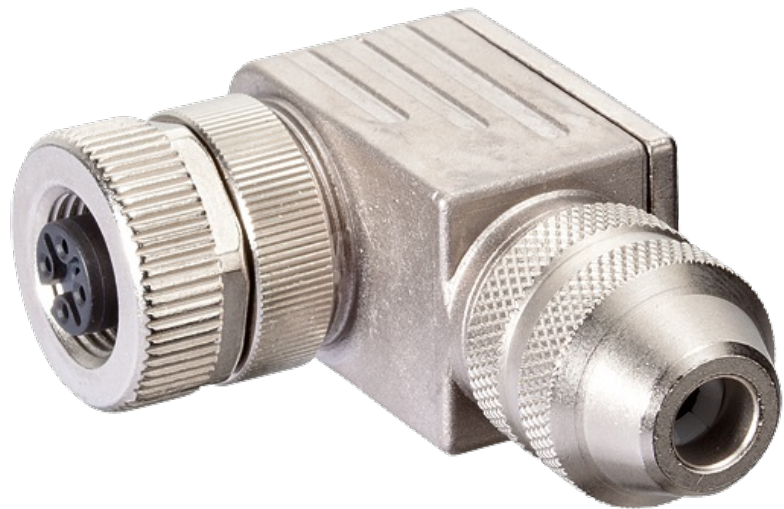

**M12 FEMALE 90° B CODED SHIELD WIREABLE SCREW TERM.**2 POLE max. 0.75mm<sup>2</sup> 6-8mm PROFIBUS

M12  
 Female 90°  
 Field wireable (screw terminals)  
 B-coded, 2-pole, shielded  
 PROFIBUS

**[Link to Product](#)****Illustration**

# Female

Product may differ from Image

## Technical Data

Operating voltage	max. 60 V AC/DC
Operating current per contact	max. 4 A
Connection cross section	max. 0.75 mm <sup>2</sup>
Sealing range (cable diameter)	6...8 mm
Protection	IP67 inserted and tightened (EN 60529)
Housing	CuZn, nickel plated