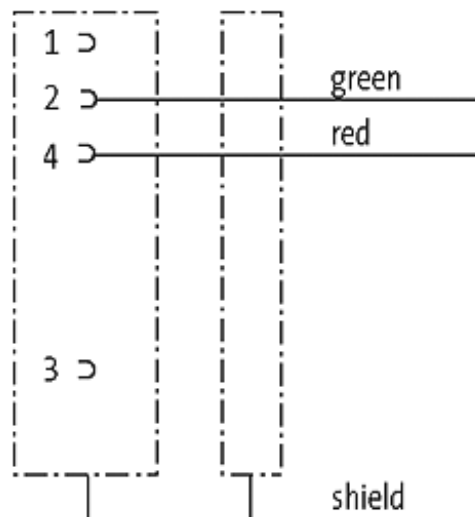

**M12 FEMALE 90° B CODED SHIELD WIREABLE SCREW TERM.**2 POLE max. 0.75mm<sup>2</sup> 6-8mm PROFIBUS

M12  
 Female 90°  
 Field wireable (screw terminals)  
 B-coded, 2-pole, shielded  
 PROFIBUS

**[Link to Product](#)****Illustration**

# Female

Product may differ from Image