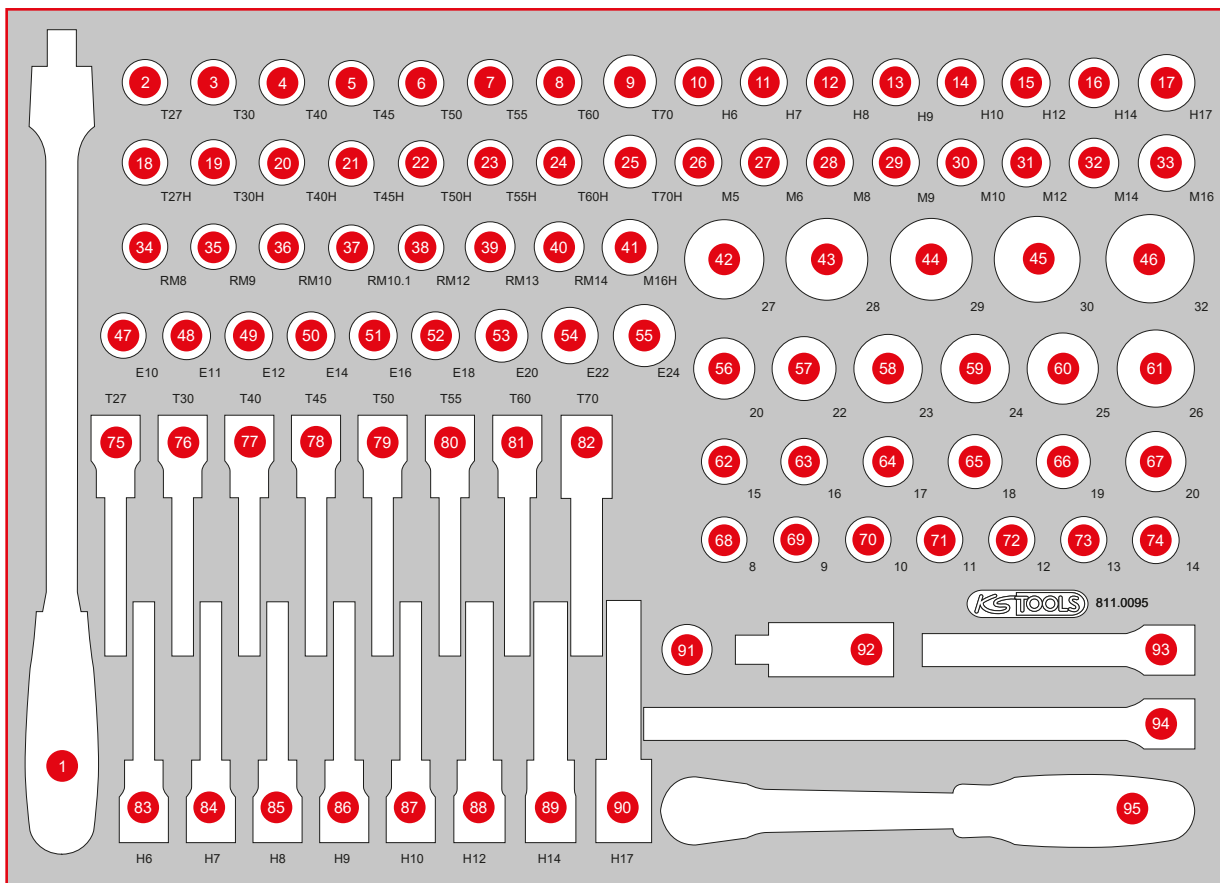

811.0095

M 1/2" Socket spanner set

95

568 x 398

Pos.	Code	Description	pcs	Pos.	Code	Description	pcs	Pos.	Code	Description	pcs
1	917.1455	1/2" Flexi head drive handle	1	18	911.1373	1/2" Bit socket Torx tamperproof, TB27	1	35	911.4515	Bit socket for RIBE screws, M9, length 55 mm	1
2	911.1363	1/2" Bit socket Torx, T27	1	19	911.1374	1/2" Bit socket Torx tamperproof, TB30	1	36	911.4516	Bit socket for RIBE screws, M10, length 55 mm	1
3	911.1364	1/2" Bit socket Torx, T30	1	20	911.1375	1/2" Bit socket Torx tamperproof, TB40	1	37	911.4551	Bit socket for RIBE screws, M10.1, length 55 mm	1
4	911.1365	1/2" Bit socket Torx, T40	1	21	911.1376	1/2" Bit socket Torx tamperproof, TB45	1	38	911.4517	Bit socket for RIBE screws, M12, length 55 mm	1
5	911.1366	1/2" Bit socket Torx, T45	1	22	911.1377	1/2" Bit socket Torx tamperproof, TB50	1	39	911.4518	Bit socket for RIBE screws, M13, length 55 mm	1
6	911.1367	1/2" Bit socket Torx, T50	1	23	911.1378	1/2" Bit socket Torx tamperproof, TB55	1	40	911.4519	Bit socket for RIBE screws, M14, length 55 mm	1
7	911.1368	1/2" Bit socket Torx, T55	1	24	911.1379	1/2" Bit socket Torx tamperproof, TB60	1	41	911.1348	1/2" Bit socket spline (XZN) tamperproof, M16, 55 mm	1
8	911.1369	1/2" Bit socket Torx, T60	1	25	911.1380	1/2" Bit socket Torx tamperproof, TB70	1	42	917.1227	1/2" Hexagonal socket, 27 mm	1
9	911.1370	1/2" Bit socket Torx, T70	1	26	911.1340	1/2" Bit socket spline (XZN), M5, 55 mm	1	43	917.1344	1/2" Hexagonal socket, 28 mm	1
10	911.1306	1/2" Bit socket hexagon, short, 6 mm	1	27	911.1341	1/2" Bit socket spline (XZN), M6, 55 mm	1	44	917.1345	1/2" Hexagonal socket, 29 mm	1
11	911.1307	1/2" Bit socket hexagon, short, 7 mm	1	28	911.1342	1/2" Bit socket spline (XZN), M8, 55 mm	1	45	917.1230	1/2" Hexagonal socket, 30 mm	1
12	911.1308	1/2" Bit socket hexagon, short, 8 mm	1	29	911.1313	1/2" Bit socket spline (XZN), M9, 55 mm	1	46	917.1232	1/2" Hexagonal socket, 32 mm	1
13	911.1309	1/2" Bit socket hexagon, short, 9 mm	1	30	911.1343	1/2" Bit socket spline (XZN), M10, 55 mm	1	47	911.4333	1/2" Torx E Socket, E10	1
14	911.1310	1/2" Bit socket hexagon, short, 10 mm	1	31	911.1344	1/2" Bit socket spline (XZN), M12, 55 mm	1	48	911.4334	1/2" Torx E Socket, E11	1
15	911.1312	1/2" Bit socket hexagon, short, 12 mm	1	32	911.1345	1/2" Bit socket spline (XZN), M14, 55 mm	1	49	911.4335	1/2" Torx E Socket, E12	1
16	911.1314	1/2" Bit socket hexagon, short, 14 mm	1	33	911.1346	1/2" Bit socket spline (XZN), M16, 55 mm	1	50	911.4336	1/2" Torx E Socket, E14	1
17	911.1317	1/2" Bit socket hexagon, short, 17 mm	1	34	911.4514	Bit socket for RIBE screws, M8, length 55 mm	1				