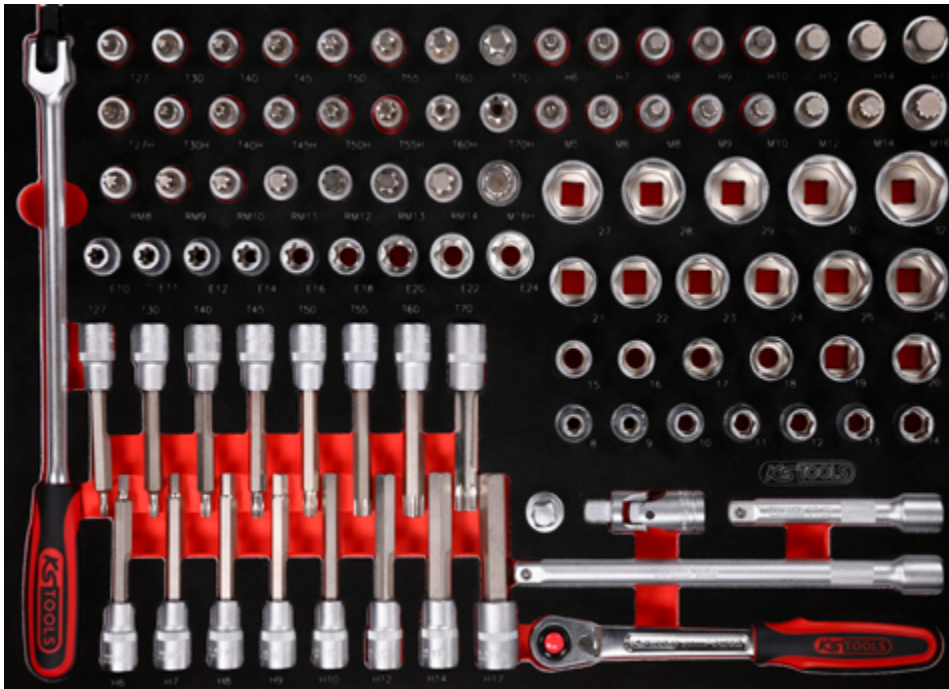

811.0095

M 1/2" Socket spanner set

95

568 x 398

Pos.	Code	Description	pcs	Pos.	Code	Description	pcs	Pos.	Code	Description	pcs
1	917.1455	1/2" Flexi head drive handle	1	18	911.1373	1/2" Bit socket Torx tamperproof, TB27	1	35	911.4515	Bit socket for RIBE screws, M9, length 55 mm	1
2	911.1363	1/2" Bit socket Torx, T27	1	19	911.1374	1/2" Bit socket Torx tamperproof, TB30	1	36	911.4516	Bit socket for RIBE screws, M10, length 55 mm	1
3	911.1364	1/2" Bit socket Torx, T30	1	20	911.1375	1/2" Bit socket Torx tamperproof, TB40	1	37	911.4551	Bit socket for RIBE screws, M10.1, length 55 mm	1
4	911.1365	1/2" Bit socket Torx, T40	1	21	911.1376	1/2" Bit socket Torx tamperproof, TB45	1	38	911.4517	Bit socket for RIBE screws, M12, length 55 mm	1
5	911.1366	1/2" Bit socket Torx, T45	1	22	911.1377	1/2" Bit socket Torx tamperproof, TB50	1	39	911.4518	Bit socket for RIBE screws, M13, length 55 mm	1
6	911.1367	1/2" Bit socket Torx, T50	1	23	911.1378	1/2" Bit socket Torx tamperproof, TB55	1	40	911.4519	Bit socket for RIBE screws, M14, length 55 mm	1
7	911.1368	1/2" Bit socket Torx, T55	1	24	911.1379	1/2" Bit socket Torx tamperproof, TB60	1	41	911.1348	1/2" Bit socket spline (XZN) tamperproof, M16, 55 mm	1
8	911.1369	1/2" Bit socket Torx, T60	1	25	911.1380	1/2" Bit socket Torx tamperproof, TB70	1	42	917.1227	1/2" Hexagonal socket, 27 mm	1
9	911.1370	1/2" Bit socket Torx, T70	1	26	911.1340	1/2" Bit socket spline (XZN), M5, 55 mm	1	43	917.1344	1/2" Hexagonal socket, 28 mm	1
10	911.1306	1/2" Bit socket hexagon, short, 6 mm	1	27	911.1341	1/2" Bit socket spline (XZN), M6, 55 mm	1	44	917.1345	1/2" Hexagonal socket, 29 mm	1
11	911.1307	1/2" Bit socket hexagon, short, 7 mm	1	28	911.1342	1/2" Bit socket spline (XZN), M8, 55 mm	1	45	917.1230	1/2" Hexagonal socket, 30 mm	1
12	911.1308	1/2" Bit socket hexagon, short, 8 mm	1	29	911.1313	1/2" Bit socket spline (XZN), M9, 55 mm	1	46	917.1232	1/2" Hexagonal socket, 32 mm	1
13	911.1309	1/2" Bit socket hexagon, short, 9 mm	1	30	911.1343	1/2" Bit socket spline (XZN), M10, 55 mm	1	47	911.4333	1/2" Torx E Socket, E10	1
14	911.1310	1/2" Bit socket hexagon, short, 10 mm	1	31	911.1344	1/2" Bit socket spline (XZN), M12, 55 mm	1	48	911.4334	1/2" Torx E Socket, E11	1
15	911.1312	1/2" Bit socket hexagon, short, 12 mm	1	32	911.1345	1/2" Bit socket spline (XZN), M14, 55 mm	1	49	911.4335	1/2" Torx E Socket, E12	1
16	911.1314	1/2" Bit socket hexagon, short, 14 mm	1	33	911.1346	1/2" Bit socket spline (XZN), M16, 55 mm	1	50	911.4336	1/2" Torx E Socket, E14	1
17	911.1317	1/2" Bit socket hexagon, short, 17 mm	1	34	911.4514	Bit socket for RIBE screws, M8, length 55 mm	1				