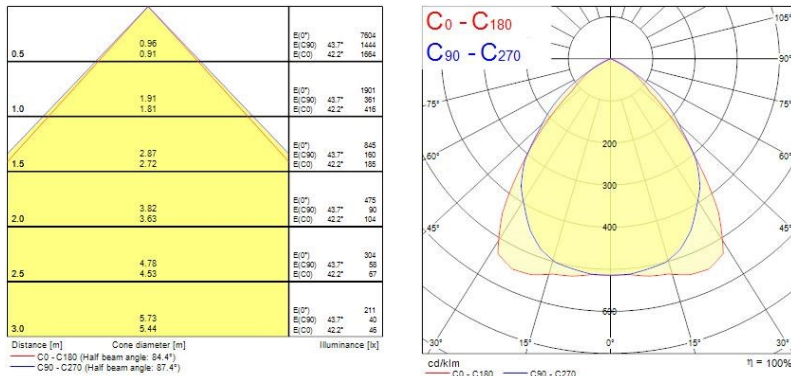

RANA LED Surface 1500

RANA LED S 1500 LO 3K LOUV+PRI W GEN2
0051501

Lifespan L90 B50	50000
Lifespan L90 B10	50000

Physical data

Housing colour	White
IP rating	IP20
IK rating	IK07
Diffuser finish	Prismatic
Diffuser material	PC Polycarbonate
Nominal Product Length (mm)	1460
Nominal Product Width (mm)	187
Nominal Product Height (mm)	47
Weight (kg)	4.2

Packaging

Single packaging type	Carton
Product EAN number	5410288515014
Packaging single length / height (cm)	153.5
Packaging single width (cm)	6.5
Packaging single depth (cm)	21.0
DUN14 (outer)	05410288515014
Units per outer package	1
Packaging outer length / height (cm)	153.5
Packaging outer width (cm)	6.5
Packaging outer depth (cm)	21.0

PHOTOMETRY

TECHNICAL DRAWINGS