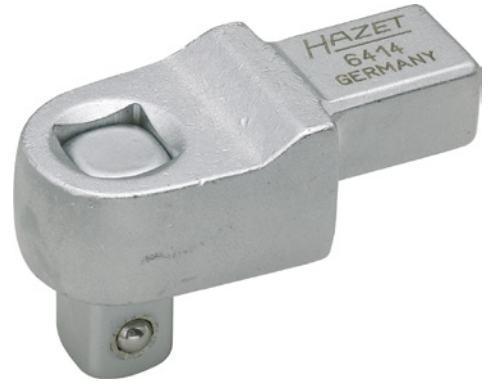

## Plug-in square drives

For torque screwdriver

<b>Art. no.</b>	<b>52286 550</b>
<b>Brand</b>	HAZET
<b>Manufacturer Part Number</b>	6414
<b>Tip size</b>	1/2 inch
<b>Insert shank square</b>	14 x 18 mm
<b>Surface</b>	Chrome plated
<b>Material</b>	Chrome-vanadium steel
<b>Gross Weight</b>	0.213 kg
<b>Product Group</b>	569