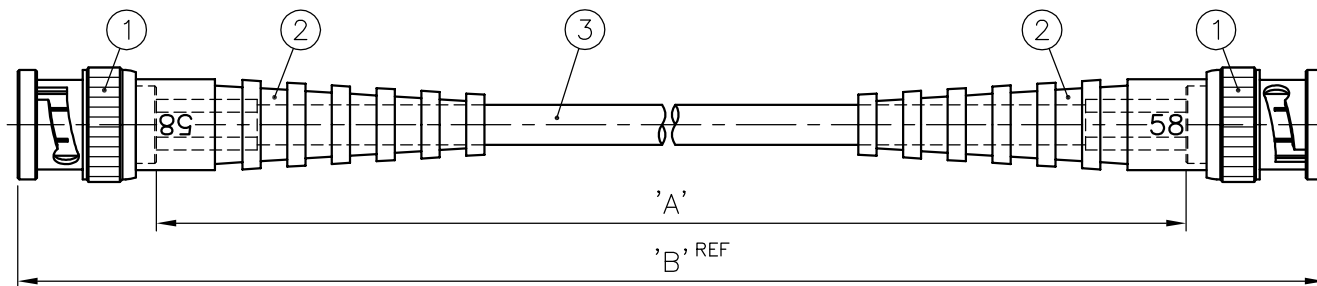

REVISIONS

ISS	SYMBOL	DESCRIPTION\DATE

FOR CUSTOMER

REMARK: CABLE ASSEMBLY 長度 ≥ 5M, 其長度公差為 ±0.5%

XXXV3-RD	'A'	'B'
250V3-RD	250	285
500V3-RD	500	535
750V3-RD	750	785
1MV3-RD	1000	1035
1M5V3-RD	1500	1535
2MV3-RD	2000	2035
3MV3-RD	3000	3035
5MV3-RD	5000	5035
7M5V3-RD	7500	7535
10MV3-RD	10000	10035
25MV3-RD	25000	25035

HSF COMPLIANT

DIMENSIONS ARE IN MILLIMETERS						PART NO.	
UNLESS OTHERWISE SPECIFIED TOLERANCES						APPROVED	DATE
<50 = ±1							02/03/20'
>50~500 = ±2						CHECKED	DATE
>500~1000 = ±3.5							02/03/20'
>1000~2000 = ±5						DRAWN	DATE
>2000~3000 = ±10						Jessica	02/03/20'
>3000 = ±20							
3	CABLE		BLACK	1	RG-58C/U	 A Volex Company	
2	BOOT		RED	2		TITLE CABLE ASSEMBLY (BNC PLUG TO BNC PLUG)	
1	CONNECTOR			2	7011NS501BF000B	DRAWING NO. CA70P70P01-XXXV3-RD	
NO.	DESCRIPTION	MATERIAL	FINISH	Q'TY	DETAIL	SCALE	1/1
						ISSUE	A1
FILE NO. Z:\CAA\01\70P-70P\CA70P70P01-XXXV3-RD-A1							