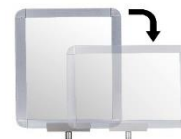

Sign

Storage

Chain

VISO

Date : 11/03/2020

FICHA TECNICA

RS410RBRB – POLO DE CORREA CON RODILLO 4 M y 10 cm

Sostiene hasta
6 correas

Gama : WELCOME
Code HSS : 7326909890
EAN : 3321360037541

REF	Poste altura (mm)	Diámetro poste (mm)	Diámetro base (mm)	Espeor poste (mm)
RS410RBRB	1038	80	360	2.5
	Espeor acero cubierta (mm)	Longitud correa (m)	Ancho correa (mm)	Peso (kg)
	1	4.3	100	12

- **Hecho de:** acero
- **Color:** poste rojo y blanco ; correa roja
- **Características :**
  - El poste de la correa retráctil
  - Correa con freno
  - La correa existe en diferentes colores: rojo, negro, negro/amarillo, rojo/blanco,
  - La cabeza puede recibir hasta 6 correas de diferentes direcciones
  - Posibilidad de personalizar la correa
  - Receptor de pared opcional
  - Panel de información opcional