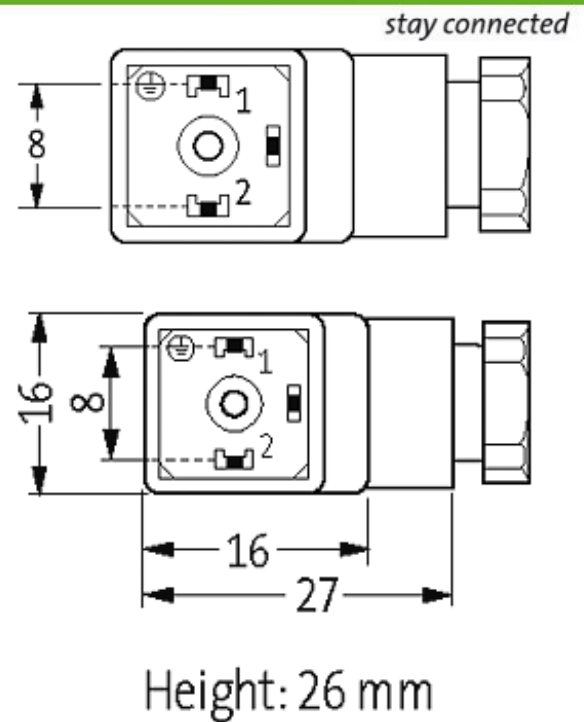

SVS ECO VALVE PLUG FORM C 8MM 230V

2+PE field-wireable M16x1.5

Form C (8 mm)
0...230 V AC/DC, without components
metric

Plastic housings with good resistance against chemicals and oils. The resistance to aggressive media should be individually tested for your application. Further details on request.

[Link to Product](#)**Illustration**

Product may differ from Image

Approvals

Form

30055

Technical Data

Operating voltage	0...230 V AC/DC
Operating current per contact	max. 6 A
Connection cross section	0.34...0.5 mm ²
Sealing range (cable diameter)	4...6 mm
Locking of ports	M2.5 (recommended torque 0.4 Nm)
Contact figure	Cable outlet can be turned in 90° steps
Compression gland	M16 × 1.5 mm
Protection	IP65 inserted and tightened

General data

Temperature range	-40...+80 °C
-------------------	--------------

Commercial data

country of origin	HU
customs tariff number	85369010
minimum order quantity	1