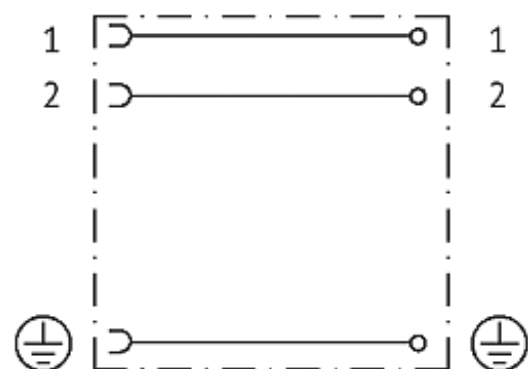

SVS ECO VALVE PLUG FORM C 8MM 230V

2+PE field-wireable M16x1.5

Form C (8 mm)
0...230 V AC/DC, without components
metric

Plastic housings with good resistance against chemicals and oils. The resistance to aggressive media should be individually tested for your application. Further details on request.

[Link to Product](#)**Illustration**

Product may differ from Image

Approvals

Form

30055

Technical Data

Operating voltage	0...230 V AC/DC
Operating current per contact	max. 6 A
Connection cross section	0.34...0.5 mm ²
Sealing range (cable diameter)	4...6 mm
Locking of ports	M2.5 (recommended torque 0.4 Nm)
Contact figure	Cable outlet can be turned in 90° steps
Compression gland	M16 × 1.5 mm
Protection	IP65 inserted and tightened

General data

Temperature range	-40...+80 °C
-------------------	--------------

Commercial data

country of origin	HU
customs tariff number	85369010
minimum order quantity	1