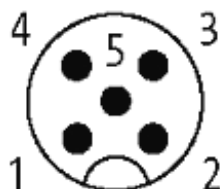

M12 MALE 0° / M12 FEMALE 0° SHIELDED

PUR 5X0.34 shielded GRAY, UL/CSA 20m

Male straight to female straight
M12 - M12, 5-pole
shielded

Plastic housings with good resistance against chemicals and oils. The resistance to aggressive media should be individually tested for your application. Further details on request. Further cable lengths on request.

[Link to Product](#)

Illustration

Male

Female

Product may differ from Image