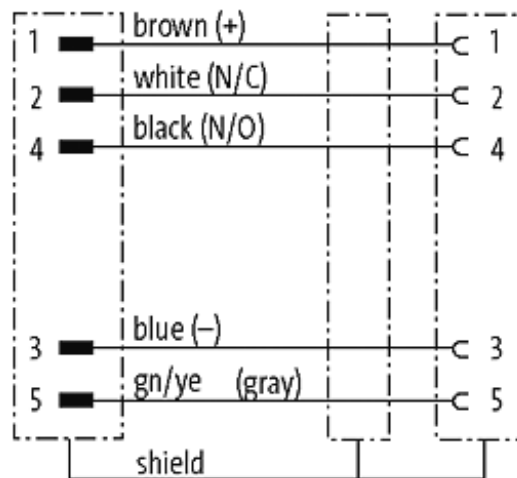

M12 MALE 0° / M12 FEMALE 0° SHIELDED

PUR 5X0.34 shielded GRAY, UL/CSA 20m

Male straight to female straight
M12 - M12, 5-pole
shielded

Plastic housings with good resistance against chemicals and oils. The resistance to aggressive media should be individually tested for your application. Further details on request. Further cable lengths on request.

[Link to Product](#)

Illustration

Male

Female

Product may differ from Image