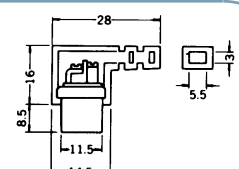

No. MJ-190 ~ MJ-173

PANEL MOUNT DIN SOCKET

No of Contact	3P	5P	5P	6P	7P	8P
Arrangement						
Model	MJ-190	MJ-192	MJ-193	MJ-194	MJ-172	MJ-173

No. MP-05B

5P DIN METAL PLUG (240°) WITH LOCKING RING

No. MJ-05B

5P DIN JACK (240°)

No. MP-134S

2P DIN PLUG SOLDERLESS TYPE

No. MP-134LS

RIGHT ANGLE 2P DIN PLUG SOLDERLESS TYPE

No. MJ-135S

2P DIN INLINE JACK SOLDERLESS TYPE

No. MJ-135LS

RIGHT ANGLE 2P DIN INLINE JACK SOLDERLESS TYPE

No. MP-134

2P DIN PLUG

No. MJ-731

2P DIN SOCKET

No. MJ-135

2P DIN INLINE JACK