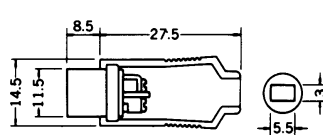

No. MJ-190 ~ MJ-173

PANEL MOUNT DIN SOCKET

No of Contact	3P	5P	5P	6P	7P	8P
Arrangement						
Model	MJ-190	MJ-192	MJ-193	MJ-194	MJ-172	MJ-173

No. MP-05B

5P DIN METAL PLUG (240°) WITH LOCKING RING

No. MJ-05B

5P DIN JACK (240°)

No. MP-134S

2P DIN PLUG SOLDERLESS TYPE

No. MP-134LS

RIGHT ANGLE 2P DIN PLUG SOLDERLESS TYPE

No. MJ-135S

2P DIN INLINE JACK SOLDERLESS TYPE

No. MJ-135LS

RIGHT ANGLE 2P DIN INLINE JACK SOLDERLESS TYPE

No. MP-134

2P DIN PLUG

No. MJ-731

2P DIN SOCKET

No. MJ-135

2P DIN INLINE JACK