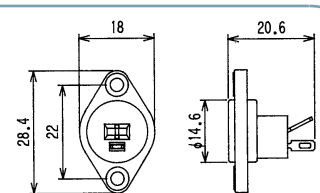

No. MJ-190 ~ MJ-173

PANEL MOUNT DIN SOCKET

No of Contact	3P	5P	5P	6P	7P	8P
Arrangement						
Model	MJ-190	MJ-192	MJ-193	MJ-194	MJ-172	MJ-173

No. MP-05B

5P DIN METAL PLUG (240°) WITH LOCKING RING

No. MJ-05B

5P DIN JACK (240°)

No. MP-134S

2P DIN PLUG SOLDERLESS TYPE

No. MP-134LS

RIGHT ANGLE 2P DIN PLUG SOLDERLESS TYPE

No. MJ-135S

2P DIN INLINE JACK SOLDERLESS TYPE

No. MJ-135LS

RIGHT ANGLE 2P DIN INLINE JACK SOLDERLESS TYPE

No. MP-134

2P DIN PLUG

No. MJ-731

2P DIN SOCKET

No. MJ-135

2P DIN INLINE JACK