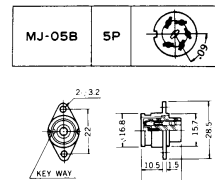

RIGHT ANGLE DIN PLUG

No of Contact	3P	5P (180°)	5P (240°)	6P	7P	8P
Arrangement						
Model	MP-130L	MP-132L	MP-133L	MP-016L	MP-017L	MP-018L

No. MJ-50 ~ MJ-56

INLINE DIN SOCKET

No of Contact	3P	5P	5P	6P	7P	8P
Arrangement						
Model	MJ-50	MJ-52	MJ-53	MJ-54	MJ-55	MJ-56

No. MJ-190 ~ MJ-173

PANEL MOUNT DIN SOCKET

No of Contact	3P	5P	5P	6P	7P	8P
Arrangement						
Model	MJ-190	MJ-192	MJ-193	MJ-194	MJ-172	MJ-173

No. MP-05B

5P DIN METAL PLUG (240°) WITH LOCKING RING

No. MJ-05B

5P DIN JACK (240°)

No. MP-134S

2P DIN PLUG SOLDERLESS TYPE

No. MP-134LS

RIGHT ANGLE 2P DIN PLUG SOLDERLESS TYPE

No. MJ-135S

2P DIN INLINE JACK SOLDERLESS TYPE

No. MJ-135LS

RIGHT ANGLE 2P DIN INLINE JACK SOLDERLESS TYPE

No. MP-134

2P DIN PLUG

No. MJ-731

2P DIN SOCKET

No. MJ-135

2P DIN INLINE JACK