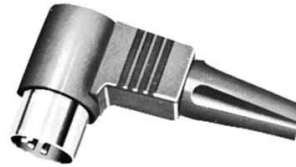

No. MP-130 ~ MP-018

DIN PLUG

No of Contact	3P	5P (180°)	5P (240°)	6P	7P	8P
Arrangement						
Model	6 MP-130	MP-132	MP-133	MP-016	MP-017	MP-018
A	8 MP-130/8	MP-132/8	MP-133/8	MP-016/8	MP-017/8	MP-018/8

No. MP-130L ~ MP-018L

RIGHT ANGLE DIN PLUG

No of Contact	3P	5P (180°)	5P (240°)	6P	7P	8P
Arrangement						
Model	MP-130L	MP-132L	MP-133L	MP-016L	MP-017L	MP-018L

No. MJ-50 ~ MJ-56

INLINE DIN SOCKET

No of Contact	3P	5P	5P	6P	7P	8P
Arrangement						
Model	MJ-50	MJ-52	MJ-53	MJ-54	MJ-55	MJ-56

No. MJ-190 ~ MJ-173

PANEL MOUNT DIN SOCKET

No of Contact	3P	5P	5P	6P	7P	8P
Arrangement						
Model	MJ-190	MJ-192	MJ-193	MJ-194	MJ-172	MJ-173

No. MP-05B

5P DIN METAL PLUG (240°) WITH LOCKING RING

No. MJ-05B

5P DIN JACK (240°)

No. MP-134S

2P DIN PLUG SOLDERLESS TYPE

No. MP-134LS

RIGHT ANGLE 2P DIN PLUG SOLDERLESS TYPE

No. MJ-135S

2P DIN INLINE JACK SOLDERLESS TYPE

No. MJ-135LS