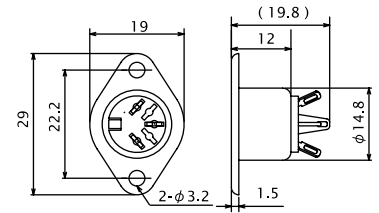

RIGHT ANGLE DIN PLUG

No of Contact	3P	5P (180°)	5P (240°)	6P	7P	8P
Arrangement						
Model	MP-130L	MP-132L	MP-133L	MP-016L	MP-017L	MP-018L

No. MJ-50 ~ MJ-56

INLINE DIN SOCKET

No of Contact	3P	5P	5P	6P	7P	8P
Arrangement						
Model	MJ-50	MJ-52	MJ-53	MJ-54	MJ-55	MJ-56

No. MJ-190 ~ MJ-173

PANEL MOUNT DIN SOCKET

No of Contact	3P	5P	5P	6P	7P	8P
Arrangement						
Model	MJ-190	MJ-192	MJ-193	MJ-194	MJ-172	MJ-173

No. MP-05B

5P DIN METAL PLUG (240°) WITH LOCKING RING

No. MJ-05B

5P DIN JACK (240°)

No. MP-134S

2P DIN PLUG SOLDERLESS TYPE

No. MP-134LS

RIGHT ANGLE 2P DIN PLUG SOLDERLESS TYPE

No. MJ-135S

2P DIN INLINE JACK SOLDERLESS TYPE

No. MJ-135LS