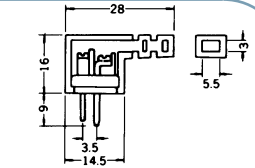

RIGHT ANGLE DIN PLUG

No of Contact	3P	5P (180°)	5P (240°)	6P	7P	8P
Arrangement						
Model	MP-130L	MP-132L	MP-133L	MP-016L	MP-017L	MP-018L

No. MJ-50 ~ MJ-56

INLINE DIN SOCKET

No of Contact	3P	5P	5P	6P	7P	8P
Arrangement						
Model	MJ-50	MJ-52	MJ-53	MJ-54	MJ-55	MJ-56

No. MJ-190 ~ MJ-173

PANEL MOUNT DIN SOCKET

No of Contact	3P	5P	5P	6P	7P	8P
Arrangement						
Model	MJ-190	MJ-192	MJ-193	MJ-194	MJ-172	MJ-173

No. MP-05B

5P DIN METAL PLUG (240°) WITH LOCKING RING

No. MJ-05B

5P DIN JACK (240°)

No. MP-134S

2P DIN PLUG SOLDERLESS TYPE

No. MP-134LS

RIGHT ANGLE 2P DIN PLUG SOLDERLESS TYPE

No. MJ-135S

2P DIN INLINE JACK SOLDERLESS TYPE

No. MJ-135LS

RIGHT ANGLE 2P DIN INLINE JACK SOLDERLESS TYPE

No. MP-134

2P DIN PLUG

No. MJ-731

2P DIN SOCKET

No. MJ-135

2P DIN INLINE JACK