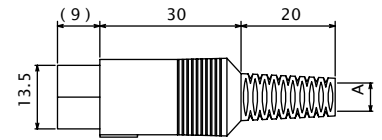

No. MP-130 ~ MP-018

DIN PLUG

No of Contact	3P	5P (180°)	5P (240°)	6P	7P	8P
Arrangement						
Model	6 MP-130	MP-132	MP-133	MP-016	MP-017	MP-018
A	8 MP-130/8	MP-132/8	MP-133/8	MP-016/8	MP-017/8	MP-018/8