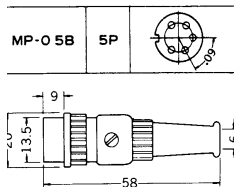

RIGHT ANGLE DIN PLUG

No of Contact	3P	5P (180°)	5P (240°)	6P	7P	8P
Arrangement						
Model	MP-130L	MP-132L	MP-133L	MP-016L	MP-017L	MP-018L

No. MJ-50 ~ MJ-56

INLINE DIN SOCKET

No of Contact	3P	5P	5P	6P	7P	8P
Arrangement						
Model	MJ-50	MJ-52	MJ-53	MJ-54	MJ-55	MJ-56

No. MJ-190 ~ MJ-173

PANEL MOUNT DIN SOCKET

No of Contact	3P	5P	5P	6P	7P	8P
Arrangement						
Model	MJ-190	MJ-192	MJ-193	MJ-194	MJ-172	MJ-173

No. MP-05B

5P DIN METAL PLUG (240°) WITH LOCKING RING

No. MJ-05B

5P DIN JACK (240°)

No. MP-134S

2P DIN PLUG SOLDERLESS TYPE

No. MP-134LS

RIGHT ANGLE 2P DIN PLUG SOLDERLESS TYPE

No. MJ-135S

2P DIN INLINE JACK SOLDERLESS TYPE

No. MJ-135LS