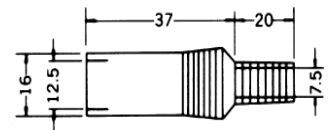

RIGHT ANGLE DIN PLUG

No of Contact	3P	5P (180°)	5P (240°)	6P	7P	8P
Arrangement						
Model	MP-130L	MP-132L	MP-133L	MP-016L	MP-017L	MP-018L

No. MJ-50 ~ MJ-56

INLINE DIN SOCKET

No of Contact	3P	5P	5P	6P	7P	8P
Arrangement						
Model	MJ-50	MJ-52	MJ-53	MJ-54	MJ-55	MJ-56

No. MJ-190 ~ MJ-173

PANEL MOUNT DIN SOCKET

No of Contact	3P	5P	5P	6P	7P	8P
Arrangement						
Model	MJ-190	MJ-192	MJ-193	MJ-194	MJ-172	MJ-173

No. MP-05B

5P DIN METAL PLUG (240°) WITH LOCKING RING

No. MJ-05B

5P DIN JACK (240°)

No. MP-134S

2P DIN PLUG SOLDERLESS TYPE

No. MP-134LS

RIGHT ANGLE 2P DIN PLUG SOLDERLESS TYPE

No. MJ-135S

2P DIN INLINE JACK SOLDERLESS TYPE

No. MJ-135LS