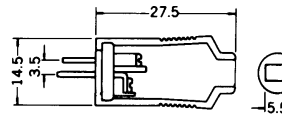

RIGHT ANGLE DIN PLUG

No of Contact	3P	5P (180°)	5P (240°)	6P	7P	8P
Arrangement						
Model	MP-130L	MP-132L	MP-133L	MP-016L	MP-017L	MP-018L

No. MJ-50 ~ MJ-56

INLINE DIN SOCKET

No of Contact	3P	5P	5P	6P	7P	8P
Arrangement						
Model	MJ-50	MJ-52	MJ-53	MJ-54	MJ-55	MJ-56

No. MJ-190 ~ MJ-173

PANEL MOUNT DIN SOCKET

No of Contact	3P	5P	5P	6P	7P	8P
Arrangement						
Model	MJ-190	MJ-192	MJ-193	MJ-194	MJ-172	MJ-173

No. MP-05B

5P DIN METAL PLUG (240°) WITH LOCKING RING

No. MJ-05B

5P DIN JACK (240°)

No. MP-134S

2P DIN PLUG SOLDERLESS TYPE

No. MP-134LS

RIGHT ANGLE 2P DIN PLUG SOLDERLESS TYPE

No. MJ-135S

2P DIN INLINE JACK SOLDERLESS TYPE

No. MJ-135LS