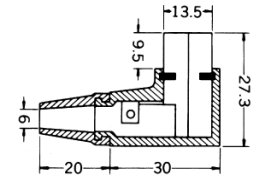

No. MP-130 ~ MP-018

DIN PLUG

No of Contact	3P	5P (180°)	5P (240°)	6P	7P	8P
Arrangement						
Model	6 MP-130	MP-132	MP-133	MP-016	MP-017	MP-018
A	8 MP-130/8	MP-132/8	MP-133/8	MP-016/8	MP-017/8	MP-018/8

No. MP-130L ~ MP-018L

RIGHT ANGLE DIN PLUG

No of Contact	3P	5P (180°)	5P (240°)	6P	7P	8P
Arrangement						
Model	MP-130L	MP-132L	MP-133L	MP-016L	MP-017L	MP-018L

No. MJ-50 ~ MJ-56

INLINE DIN SOCKET

No of Contact	3P	5P	5P	6P	7P	8P
Arrangement						
Model	MJ-50	MJ-52	MJ-53	MJ-54	MJ-55	MJ-56

No. MJ-190 ~ MJ-173

PANEL MOUNT DIN SOCKET

No of Contact	3P	5P	5P	6P	7P	8P
Arrangement						
Model	MJ-190	MJ-192	MJ-193	MJ-194	MJ-172	MJ-173

No. MP-05B

5P DIN METAL PLUG (240°) WITH LOCKING RING

No. MJ-05B

5P DIN JACK (240°)

No. MP-134S

2P DIN PLUG SOLDERLESS TYPE

No. MP-134LS

RIGHT ANGLE 2P DIN PLUG SOLDERLESS TYPE

No. MJ-135S

2P DIN INLINE JACK SOLDERLESS TYPE

No. MJ-135LS