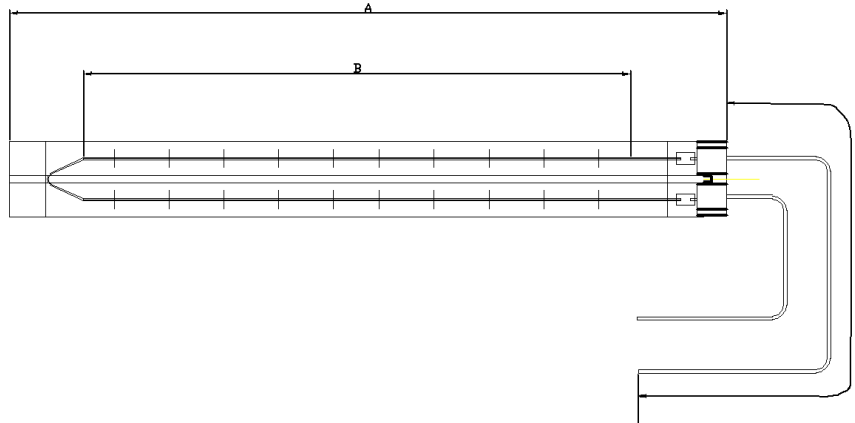

Victory Lighting Product Data Specification

Product Code: 69413350
Issue No: 2
Issue Date: 16 November 2015

Dimensions

A	740±2		
B	670 nom		
C	300±5		

Technical Data

All dimensions in mm unless otherwise stated

Volts	415	Colour Temp	2100
Watts	3300	Life	5000
Finish	Clear/Gold refl	Burning Position	Horizontal
Cap	Ceramic	Leads	Single ins

415v 3300w B Type Twin tube IR Lamp

Authorised By