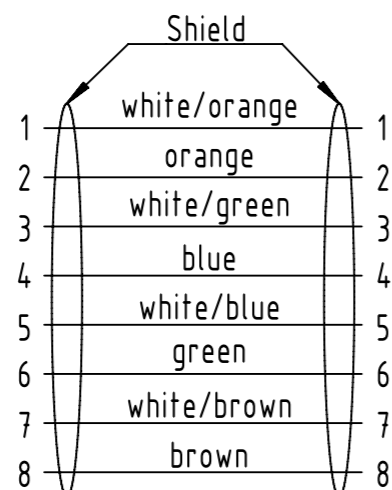

Connector Location A

Connector Location B

X  
male

Loading Plan  
acc. to TIA/EIA 568B

Y  
male

- Protection level: IP20
- Temperature range: see next page

	All rights reserved Department HCS - RO HARTING Customised Solutions D-32339 Espelkamp	Tech. Character.		Free size tol.		According to production drawing	
		Created by 405181 Hadar	Inspected by 402676 Gross	Standardisation COSTEA Costea	Date 2021-11-12	State Final Release	
Title RJ Industrial Cable Assembly						Doc-Key / ECM-Nr. 100155413/UGD/028/J 500000205994	
Type TB		Number 094575115XX		Rev. J	Page 1/2		