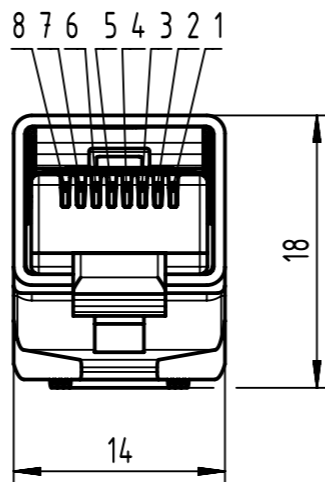

Connector Location A

Connector Location B

X  
male

Loading Plan  
acc. to TIA/EIA 568B

Y  
male

- Protection level: IP20
- Temperature range: see next page

	All rights reserved Department HCS - RO HARTING Customised Solutions D-32339 Espelkamp	Tech. Character.		Free size tol.		According to production drawing	
		Created by 405181 Hadar	Inspected by 402676 Gross	Standardisation COSTEA Costea	Date 2021-11-12	State Final Release	
Title RJ Industrial Cable Assembly						Doc-Key / ECM-Nr. 100155413/UGD/028/J 500000205994	
Type TB		Number 094575115XX		Rev. J	Page 1/2		