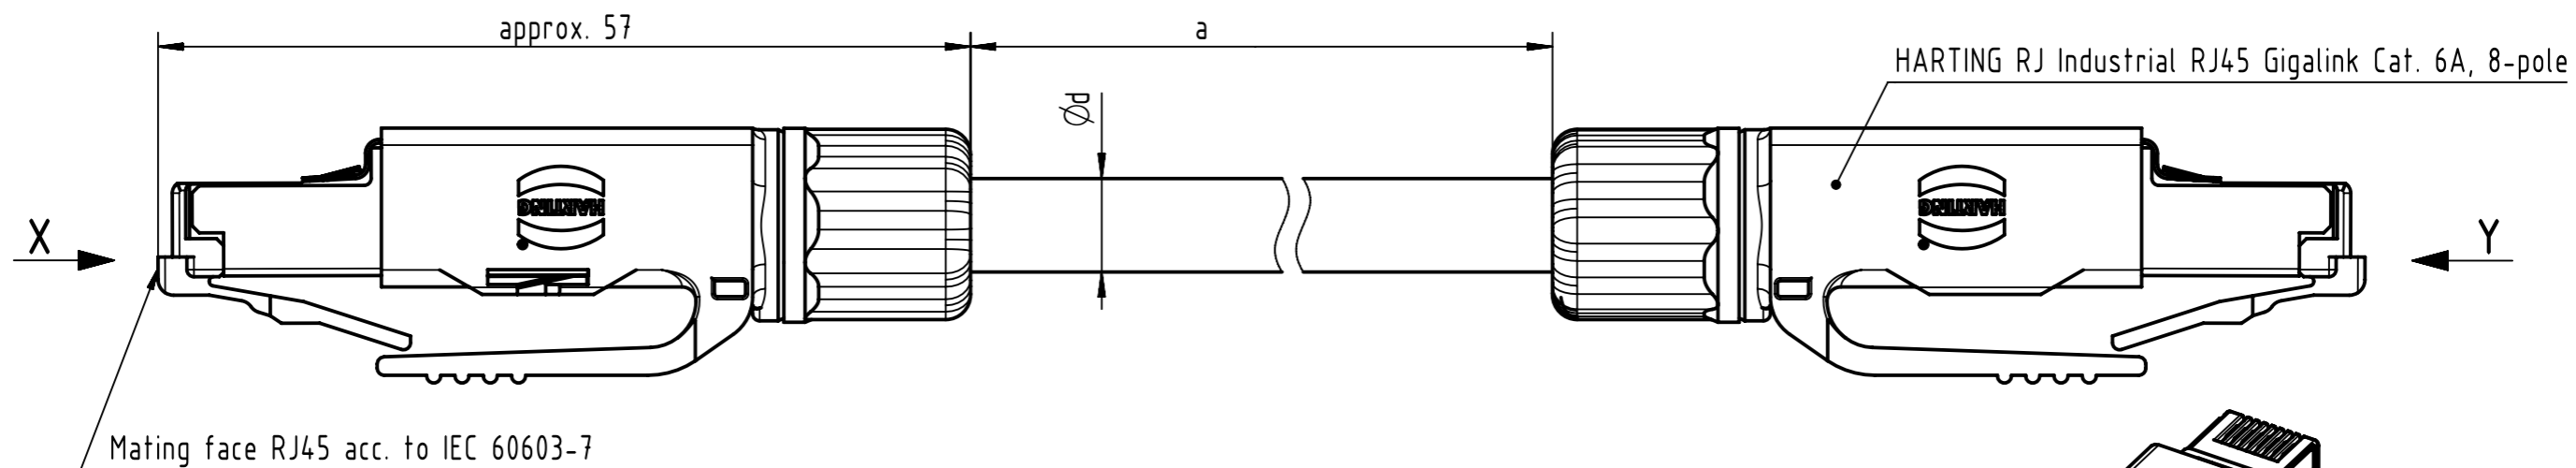

Connector Location A

Connector Location B

X  
male

Loading Plan  
acc. to TIA/EIA 568B

Y  
male

- Protection level: IP20
- Temperature range: see next page

	All rights reserved Department HCS - RO HARTING Customised Solutions D-32339 Espelkamp	Tech. Character.		Free size tol.		According to production drawing	
		Created by 405181 Hadar	Inspected by 402676 Gross	Standardisation COSTEA Costea	Date 2021-11-12	State Final Release	
Title RJ Industrial Cable Assembly						Doc-Key / ECM-Nr. 100155413/UGD/028/J 500000205994	
Type TB		Number 094575115XX		Rev. J	Page 1/2		