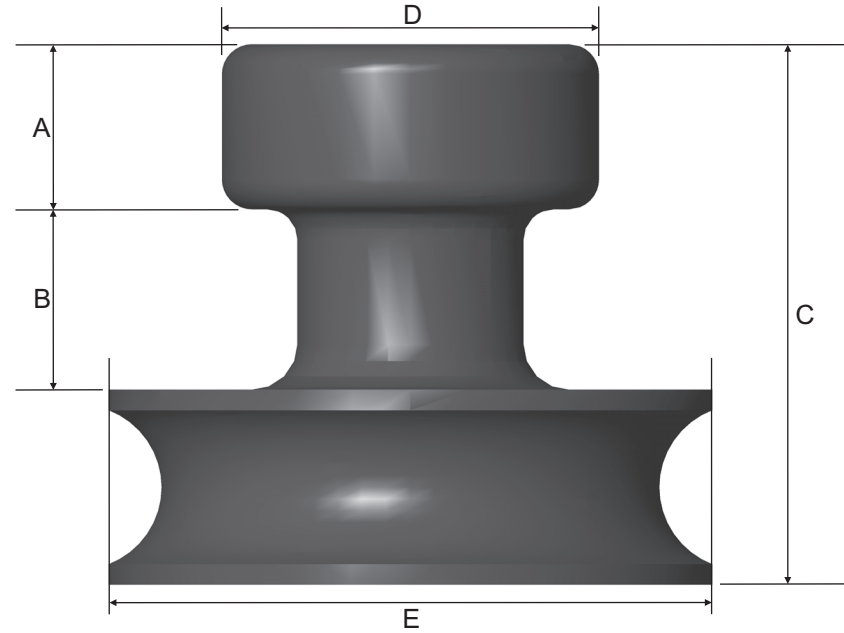

1

2

3

4

5

6

Material: Rubber  
Color : Black

Model	A	B	C	D $\phi$	E $\phi$	Max. Lifting Capacity
SC2540	11	12	36	25	40	3kgs
SC3560	12	14	42	35	60	10kgs
SC5082	15	19	49	50	82	15kgs

DATE	REVISION	APPROVAL BY	DIMENSION	mm $\pm$ 1	<b>Rubber Suction Lifter</b>
			DRAW BY	Oscar Wong	
			APPROVAL BY	Rikki So	
			DATE	17-11-11	