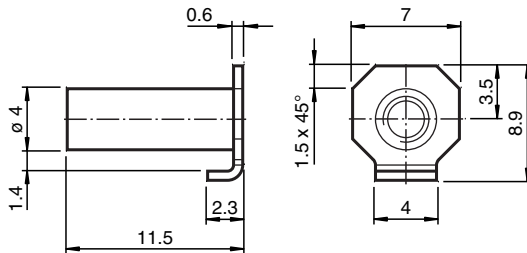

Mounting aid OMH-ML9-01

- Mounting bracket
- Simple and fast mounting

Mounting aid for ML9 series, Threaded bolt M3

Dimensions

Technical Data

Mechanical specifications

Material	brass, nickel-plated
Mass	approx. 1 g