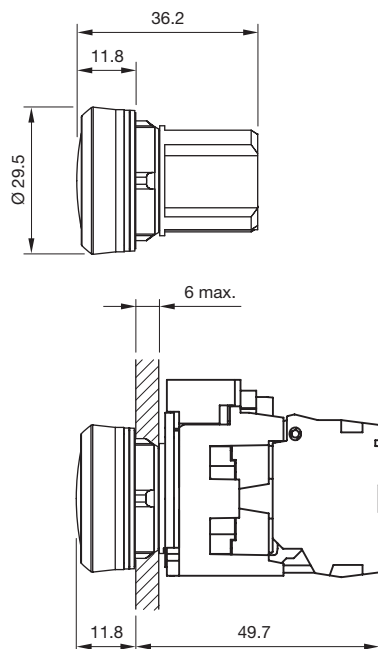

Data sheet Actuator.

Part No.: 45-2T00.10J0.000

Technical data

Design	raised
Front dimension	Ø 30 mm
Illuminative colour	Blue
Housing material	Plastic
Weight	0.012 kg
IP front protection	IP66, IP67, IP69K
Lens cap colour	Blue
Lens cap shape	flush
Lens cap material	Plastic
Lens cap optical effect	transparent
Illumination colour	Blue
Operating temperature	- 25 °C ... + 70 °C
Climate resistance	During operation according to IEC 60721: 3K6, 3C3, 3S2, 3M6

Dimensions

Mounting cut-outs

Wiring diagrams