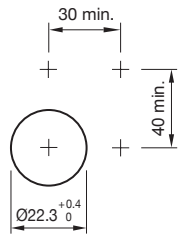

Data sheet Actuator.

Part No.: 45-2T00.10J0.000

Technical data

Design	raised
Front dimension	Ø 30 mm
Illuminative colour	Blue
Housing material	Plastic
Weight	0.012 kg
IP front protection	IP66, IP67, IP69K
Lens cap colour	Blue
Lens cap shape	flush
Lens cap material	Plastic
Lens cap optical effect	transparent
Illumination colour	Blue
Operating temperature	- 25 °C ... + 70 °C
Climate resistance	During operation according to IEC 60721: 3K6, 3C3, 3S2, 3M6

Dimensions

Mounting cut-outs

Wiring diagrams