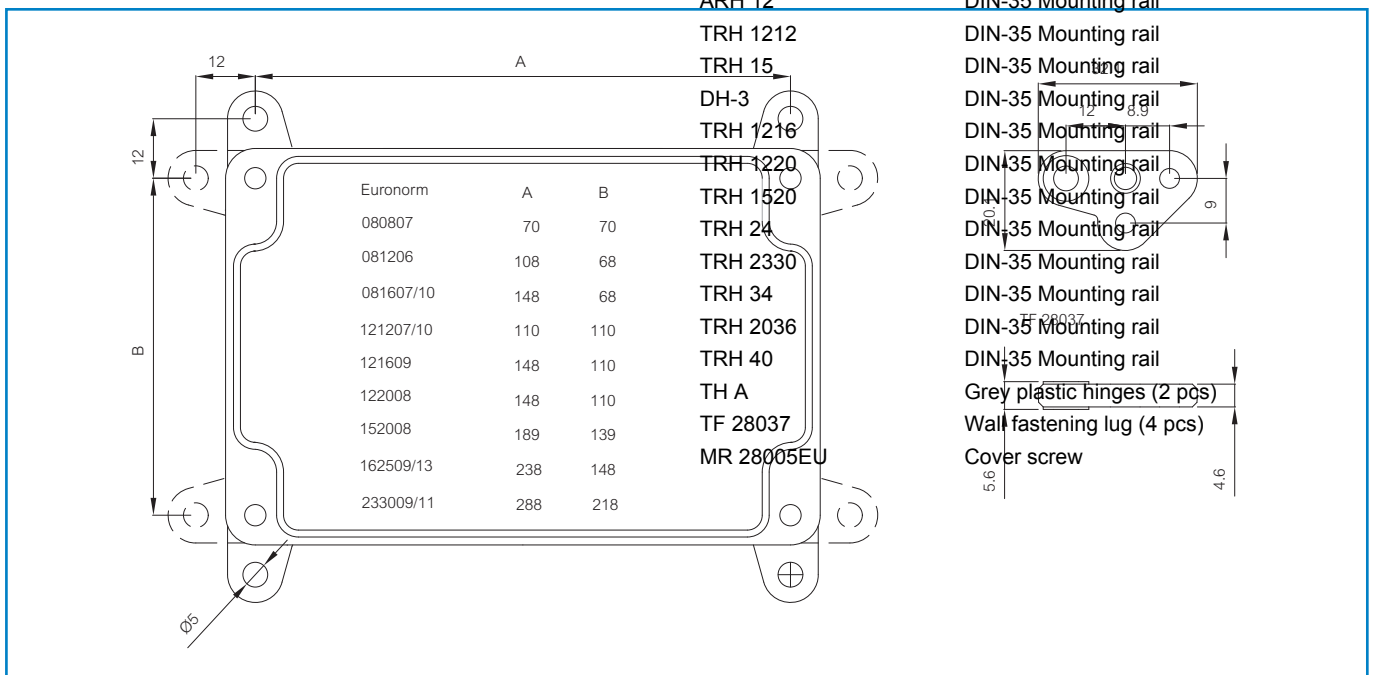

**ACCESSORIES TF 28037**

**Order symbol:** TF 28037  
**Product nbr:** 7028337  
**Description:** Wall fastening lug (4 pcs)  
**Remarks:** incl. screws

**EAN:** 6418074033734  
**EI. number:**  
 Finland: 3423942  
 Electric No. Denmark: 8212004427  
 Electric No. Italy: 7390205  
 Electric No. Sweden: 2536177

Including:

Dimensions:	Length	Width	Height	Accessories:
<b>mm:</b>				TM 0507 Mounting plate
<b>inch:</b>	0.0	0.0	0.0	TM 0808 Mounting plate
<b>Materials:</b>				TM 0812 Mounting plate
<b>Temperatures:</b>				TM 0816 Mounting plate
<b>Accessories:</b>				TM 1212 Mounting plate
TM 0505	Mounting plate			TM 1216 Mounting plate
				TM 1220 Mounting plate
				TM 1224 Mounting plate
				TM 1520 Mounting plate
				TM 1534 Mounting plate
				TM 1624 Mounting plate
				TM 1625 Mounting plate
				TM 1636 Mounting plate
				TM 2036 Mounting plate
				TM 2330 Mounting plate
				TM 3640 Mounting plate
				TRM 0507 DIN-15 Mounting rail
				TRM 0808 DIN-15 Mounting rail
				TRM 0812 DIN-15 Mounting rail
				TRM 1212 DIN-15 Mounting rail
				TRM 0816 DIN-15 Mounting rail
				MIN 20 DIN-15 Mounting rail
				MIV 10 DIN-35 Mounting rail
				ARH 12 DIN-35 Mounting rail
				TRH 1212 DIN-35 Mounting rail
				TRH 15 DIN-35 Mounting rail
				DH-3 DIN-35 Mounting rail
				TRH 1216 DIN-35 Mounting rail
				TRH 1220 DIN-35 Mounting rail
				TRH 1520 DIN-35 Mounting rail
				TRH 24 DIN-35 Mounting rail
				TRH 2330 DIN-35 Mounting rail
				TRH 34 DIN-35 Mounting rail
				TRH 2036 DIN-35 Mounting rail
				TRH 40 DIN-35 Mounting rail
				TH A Grey plastic hinges (2 pcs)
				TF 28037 Wall fastening lug (4 pcs)
				MR 28005EU Cover screw