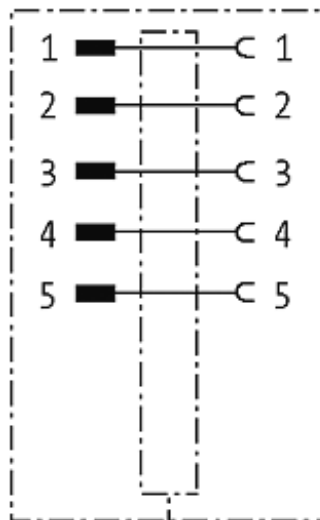

M12-PANEL FEED THROUGH A-CODED

Control cabinet entry system M12
A-coded, 5-pole, shielded

[Link to Product](#)**Illustration**

Male

Female

Product may differ from Image

Form

42111

Technical Data

Operating voltage	max. 60 V AC/DC
Operating current per contact	max. 4 A
Protection	IP67 inserted and tightened (EN 60529)

General data

Mounting set	M16 × 1.5 mm
Temperature range	-25...+85 °C