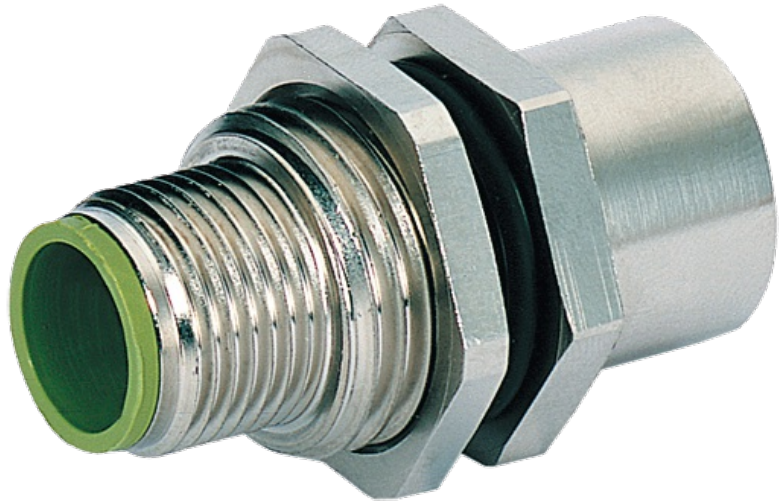

M12-PANEL FEED THROUGH A-CODED

Control cabinet entry system M12
A-coded, 5-pole, shielded

[Link to Product](#)**Illustration**

Male

Female

Product may differ from Image

Form

42111

Technical Data

Operating voltage	max. 60 V AC/DC
Operating current per contact	max. 4 A
Protection	IP67 inserted and tightened (EN 60529)

General data

Mounting set	M16 × 1.5 mm
Temperature range	-25...+85 °C