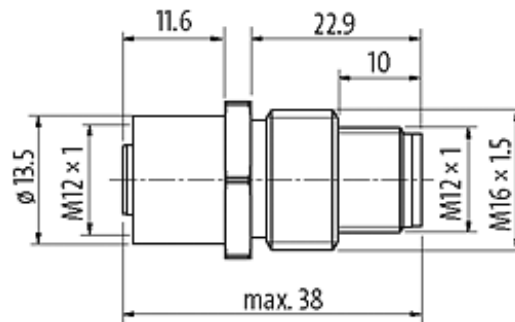

M12-PANEL FEED THROUGH A-CODED

Control cabinet entry system M12
A-coded, 5-pole, shielded

[Link to Product](#)**Illustration**

Male

Female

Product may differ from Image

Form

42111

Technical Data

Operating voltage	max. 60 V AC/DC
Operating current per contact	max. 4 A
Protection	IP67 inserted and tightened (EN 60529)

General data

Mounting set	M16 × 1.5 mm
Temperature range	-25...+85 °C