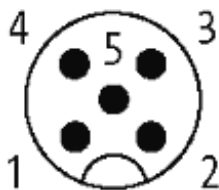

M12-PANEL FEED THROUGH A-CODED

Control cabinet entry system M12
A-coded, 5-pole, shielded

[Link to Product](#)**Illustration**

Male

Female

Product may differ from Image

Form

42111

Technical Data

Operating voltage	max. 60 V AC/DC
Operating current per contact	max. 4 A
Protection	IP67 inserted and tightened (EN 60529)

General data

Mounting set	M16 × 1.5 mm
Temperature range	-25...+85 °C