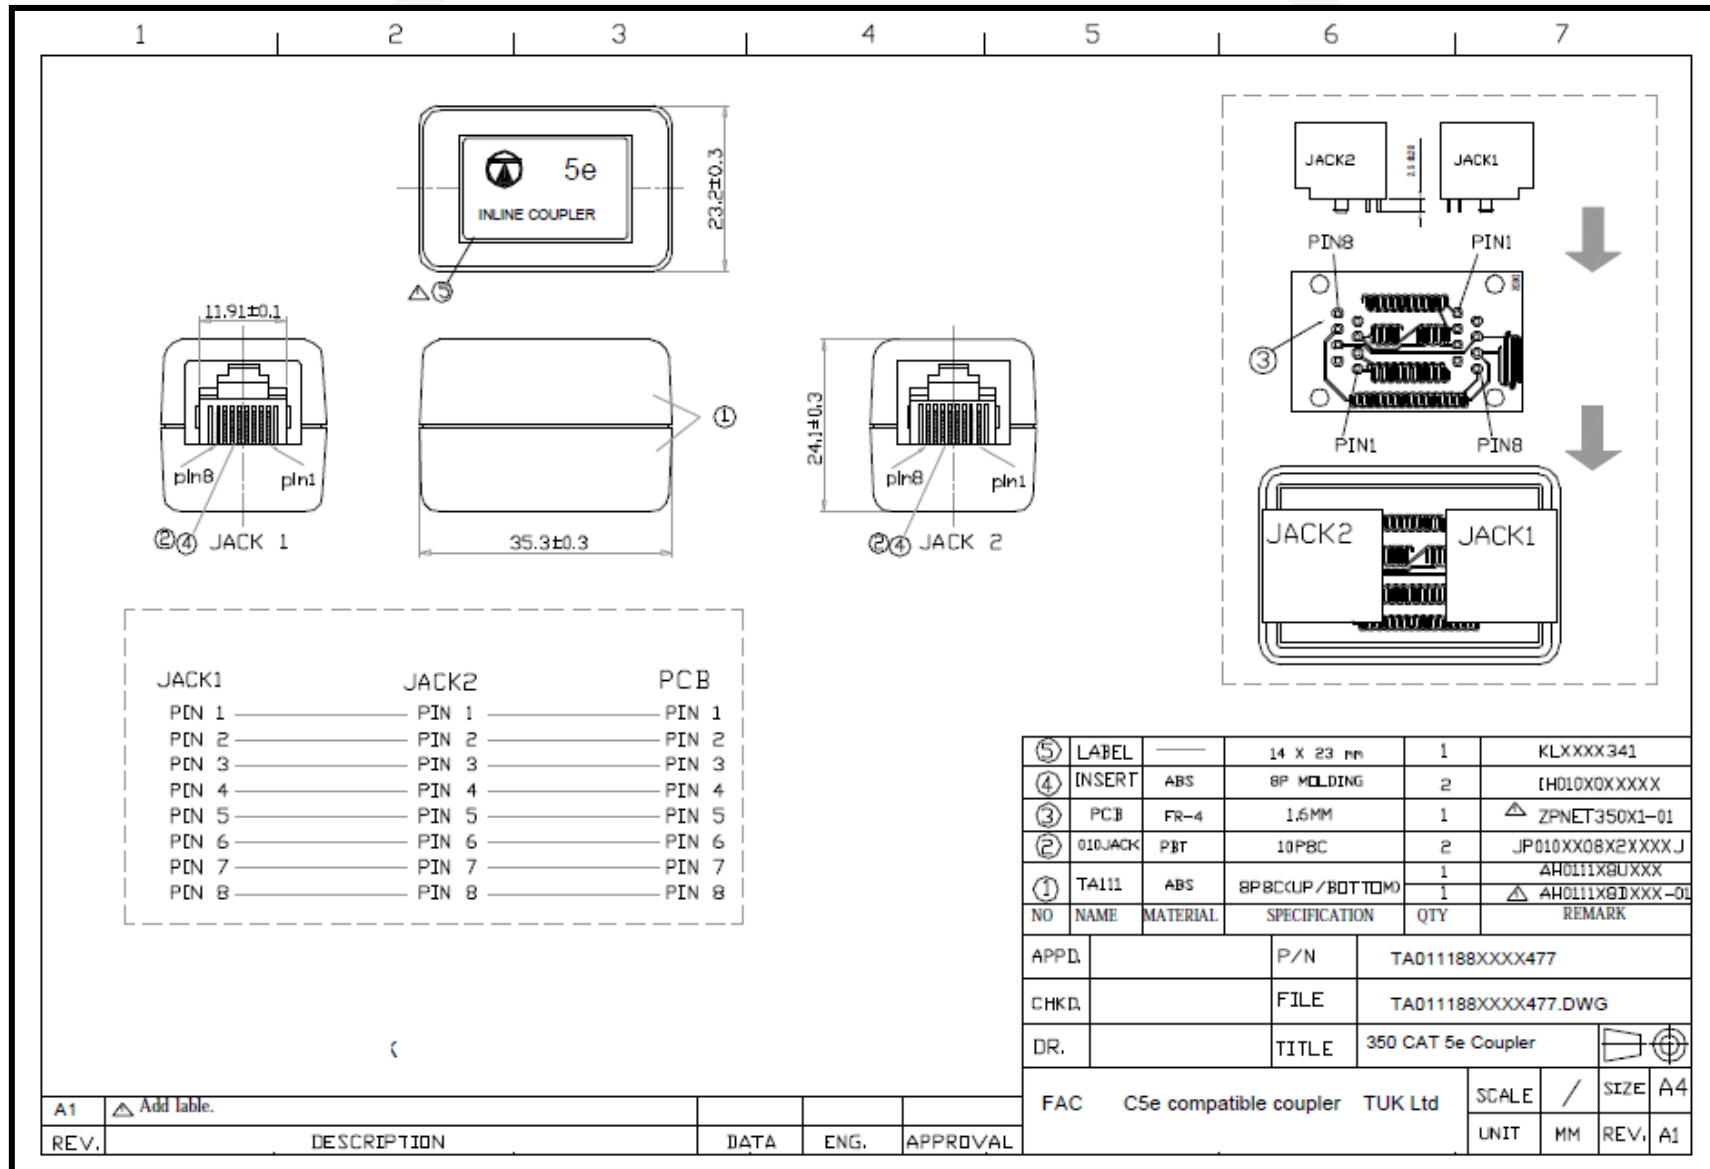

#### **Features**

- High performance data throughput, meet Category 5e / Category 6 data transfer rates
- Robust & compact design
- Category 5e available in white, black, with or without label (note: no label product is more compact)
- Shielded versions also available

#### **Specifications**

- Dimensions: 35 x 24 x 23mm (approx)
- Case: UL-94V-0 ABS
- Plating: PD20 $\mu$ "/0.5 $\mu$ m + gold 0.8  $\mu$ "/0.02 $\mu$ m
- PCB: UL approved FR-4
- Colour: Black (FACBk) or white (FACWh + SAC)