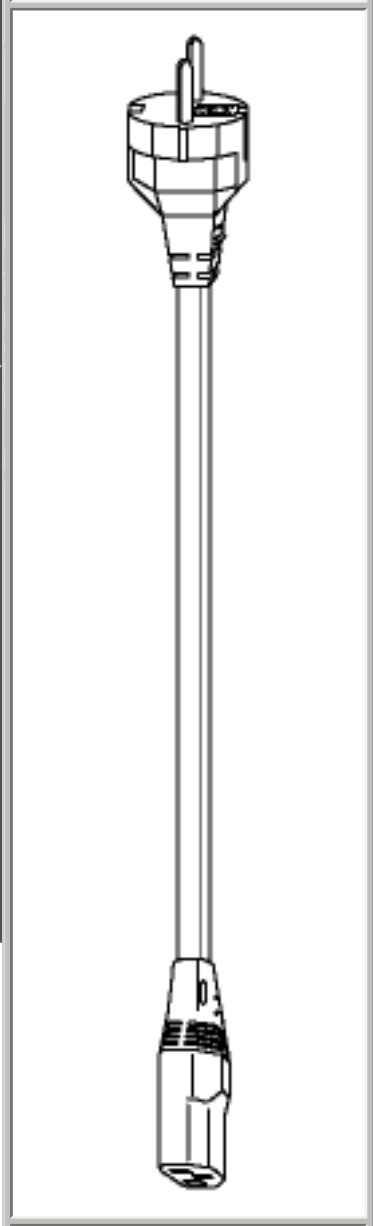

[Back](#)

Selected Cable: 2111H

End View	Plug	Cord	Connector	End View
				
NONE	CONTINENTAL-EUROPE		320C13	C13

Part Number	2111H
Alternate Part Number	20-12234-250-BK
Country	Continental Europe
Category	international power cords
Jacket Color	Black
Length Meters	2.5
AWG Stranding	H05VVF3G 1.00mm2
Rating	10A
Notes	Cont. European Plug. See 2112H for cord with right angle connector. See 17801 for cord without connector. See 17850 for 2.0 meter version.

Cord View

Approvals

Qty:

Back

Volex Power Cord Products Division, 5350 Lakeview Parkway S. Drive #D Indianapolis, IN 46268
800-246-CORD. info@volexpowercords.com

Proposition 65 warning for California residents: This product contains chemicals, including lead, known to the State of California to cause (cancer, and) birth defects or other reproductive harm. Wash hands after handling.