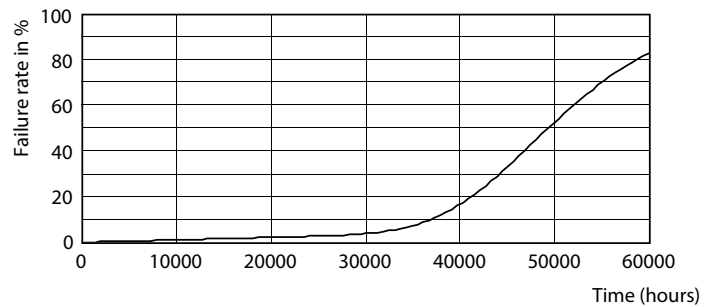

Warnings and Safety

- Installation should always be performed by a qualified electrician or installer. Use the installation guide for instructions.

Product data

General information		Color Rendering Index (Nom)		Operating and electrical	
Cap-Base	E27 [E27]		70	Input Frequency	50 Hz
EU RoHS compliant	Yes	LLMF At End Of Nominal Lifetime (Nom)	70 %	Power (Nom)	25 W
Nominal Lifetime (Nom)	50000 h			Lamp Current (Nom)	800 mA
Switching Cycle	50000X			Wattage Equivalent	50 W
Technical Type	25-50W			Starting Time (Nom)	0.5 s
Flux measurement reference	Sphere			Warm Up Time to 60% Light (Nom)	0.5 s
				Power Factor (Nom)	0.9
				Voltage (Nom)	50-60 V
Light technical					
Color Code	740 [CCT of 4000K]				
Luminous Flux (Nom)	4200 lm				
Color Designation	Cool White (CW)				
Correlated Color Temperature (Nom)	4000 K				
Luminous Efficacy (rated) (Nom)	168.00 lm/W				
Color Consistency	<6				

Photometric data

Trueforce LED E27

Lifetime

Trueforce LED E27

Trueforce LED E27