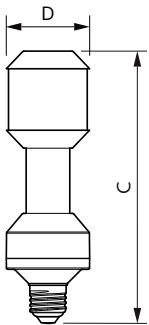

Warnings and Safety

- Installation should always be performed by a qualified electrician or installer. Use the installation guide for instructions.

Product data

General information		Color Rendering Index (Nom)		Operating and electrical	
Cap-Base	E27 [E27]		70	Input Frequency	50 Hz
EU RoHS compliant	Yes	LLMF At End Of Nominal Lifetime (Nom)	70 %	Power (Nom)	25 W
Nominal Lifetime (Nom)	50000 h			Lamp Current (Nom)	800 mA
Switching Cycle	50000X			Wattage Equivalent	50 W
Technical Type	25-50W			Starting Time (Nom)	0.5 s
Flux measurement reference	Sphere			Warm Up Time to 60% Light (Nom)	0.5 s
				Power Factor (Nom)	0.9
				Voltage (Nom)	50-60 V
Light technical					
Color Code	740 [CCT of 4000K]				
Luminous Flux (Nom)	4200 lm				
Color Designation	Cool White (CW)				
Correlated Color Temperature (Nom)	4000 K				
Luminous Efficacy (rated) (Nom)	168.00 lm/W				
Color Consistency	<6				

EPREL Registration Number	403602
Product data	
Full product code	871869963253300
Order product name	TrueForce LED Road 42-25W E27 740
EAN/UPC - Product	8718699632533
Order code	929001999502
Numerator - Quantity Per Pack	1
Numerator - Packs per outer box	6
Material Nr. (12NC)	929001999502
Net Weight (Piece)	0.232 kg

Dimensional drawing

TrueForce LED Road 42-25W E27 740

Product	D	C
TrueForce LED Road 42-25W E27 740	61 mm	200 mm

Photometric data

Trueforce LED E27 740

Trueforce LED E27 740

TrueForce LED Public (Road – SON)