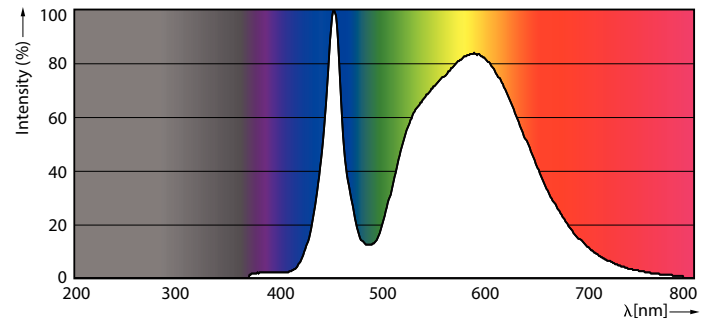

TrueForce LED Public (Road – SON)

Temperature	
T-Case Maximum (Nom)	95 °C
Controls and dimming	
Dimmable	No
Mechanical and housing	
Bulb Finish	Clear
Bulb Shape	Others
Approval and application	
Energy Efficiency Class	D
Energy Consumption kWh/1000 h	25 kWh

EPREL Registration Number	403602
Product data	
Full product code	871869963253300
Order product name	TrueForce LED Road 42-25W E27 740
EAN/UPC - Product	8718699632533
Order code	929001999502
Numerator - Quantity Per Pack	1
Numerator - Packs per outer box	6
Material Nr. (12NC)	929001999502
Net Weight (Piece)	0.232 kg

Dimensional drawing

Product	D	C
TrueForce LED Road 42-25W E27 740	61 mm	200 mm

Photometric data

Trueforce LED E27 740

Trueforce LED E27 740