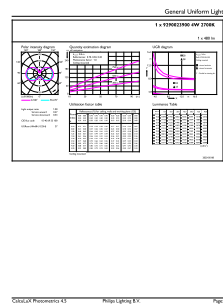

Power Consumption	4 W
Lamp Current (Nom)	24 mA
Wattage Equivalent	40 W
Starting Time (Nom)	0.5 s
Warm-up time to 60% light	0.5 s
Power Factor (Fraction)	0.7
Voltage (Nom)	220-240 V
Temperature	
T-Case Maximum (Nom)	86 °C
Controls and Dimming	
Dimmable	Only with specific dimmers
Mechanical and Housing	
Bulb Finish	Frosted
Bulb Shape	Capsule
Approval and Application	
Energy Efficiency Class	E

Dimensional drawing

Product	D	C
CorePro LEDcapsuleMV 4-40W G9 827 D	18 mm	59 mm

Photometric data

Spectral Power Distribution Colour - CorePro LEDcapsuleMV 4-40W G9 827 D

General uniform lighting - CorePro LEDcapsuleMV 4-40W G9 827 D