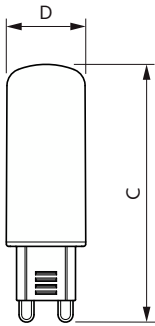

Power Consumption	4 W
Lamp Current (Nom)	24 mA
Wattage Equivalent	40 W
Starting Time (Nom)	0.5 s
Warm-up time to 60% light	0.5 s
Power Factor (Fraction)	0.7
Voltage (Nom)	220-240 V
Temperature	
T-Case Maximum (Nom)	86 °C
Controls and Dimming	
Dimmable	Only with specific dimmers
Mechanical and Housing	
Bulb Finish	Frosted
Bulb Shape	Capsule
Approval and Application	
Energy Efficiency Class	E

Dimensional drawing

Product	D	C
CorePro LEDcapsuleMV 4-40W G9 827 D	18 mm	59 mm

Photometric data

Spectral Power Distribution Colour - CorePro LEDcapsuleMV 4-40W G9 827 D

General uniform lighting - CorePro LEDcapsuleMV 4-40W G9 827 D