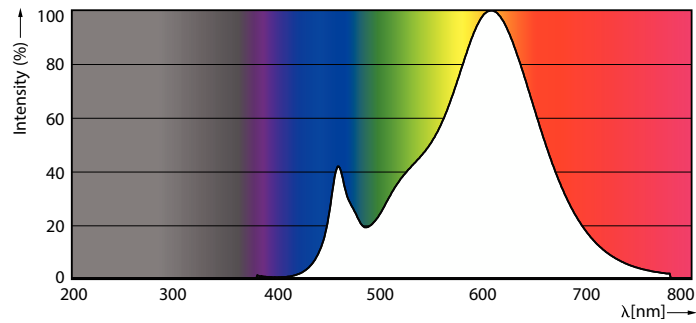

CorePro LEDcapsule MV

Suitable For Accent Lighting	No
Energy Consumption kWh/1000 h	4 kWh
EPREL Registration Number	374869
CE mark	Yes
EU RoHS compliant	Yes

Product Data

Full product code	871869976673300
Order product name	CorePro LEDcapsuleMV 4-40W G9 827 D

Order code	929002390002
Numerator - Quantity Per Pack	1
Numerator - Packs per outer box	12
Material number (12NC)	929002390002
Full product name	CorePro LEDcapsuleMV 4-40W G9 827 D
EAN/UPC - Case	8718699766740

Dimensional drawing

Product	D	C
CorePro LEDcapsuleMV 4-40W G9 827 D	18 mm	59 mm

Photometric data

Spectral Power Distribution Colour - CorePro LEDcapsuleMV 4-40W G9 827 D