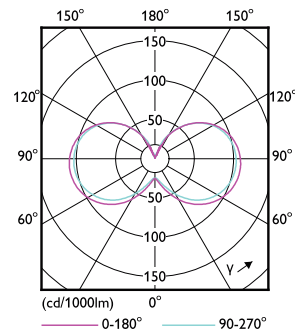

Product data

General Information	
Lighting Technology	LED
Flux measurement reference	Sphere
Switching Cycle	50,000
Nominal lifetime	15,000 hour(s)
Cap-Base	G9 [G9]
Light Technical	
Color Code	827 [CCT of 2700K]
Luminous Flux	480 lumen
Color Designation	Warm White (WW)
Correlated Color Temperature (Nom)	2700 K
Luminous Efficacy (rated) (Nom)	120.00 lm/W
Color Consistency	<6
Color rendering index (CRI)	80
LLMF At End Of Nominal Lifetime (Nom)	70 %
Operating and Electrical	
Line Frequency	50 to 60 Hz
Input Frequency	50 to 60 Hz

Dimensional drawing

Product	D	C
CorePro LEDcapsuleMV 4-40W G9 827 D	18 mm	59 mm

Photometric data

Spectral Power Distribution Colour - CorePro LEDcapsuleMV 4-40W G9 827 D

General uniform lighting - CorePro LEDcapsuleMV 4-40W G9 827 D

Light Distribution Diagram - CorePro LEDcapsuleMV 4-40W G9 827 D

CorePro LEDcapsule MV

Lifetime

Life Expectancy Diagram - CorePro LEDcapsuleMV 4-40W G9 827 D

Lumen Maintenance Diagram - CorePro LEDcapsuleMV 4-40W G9 827 D