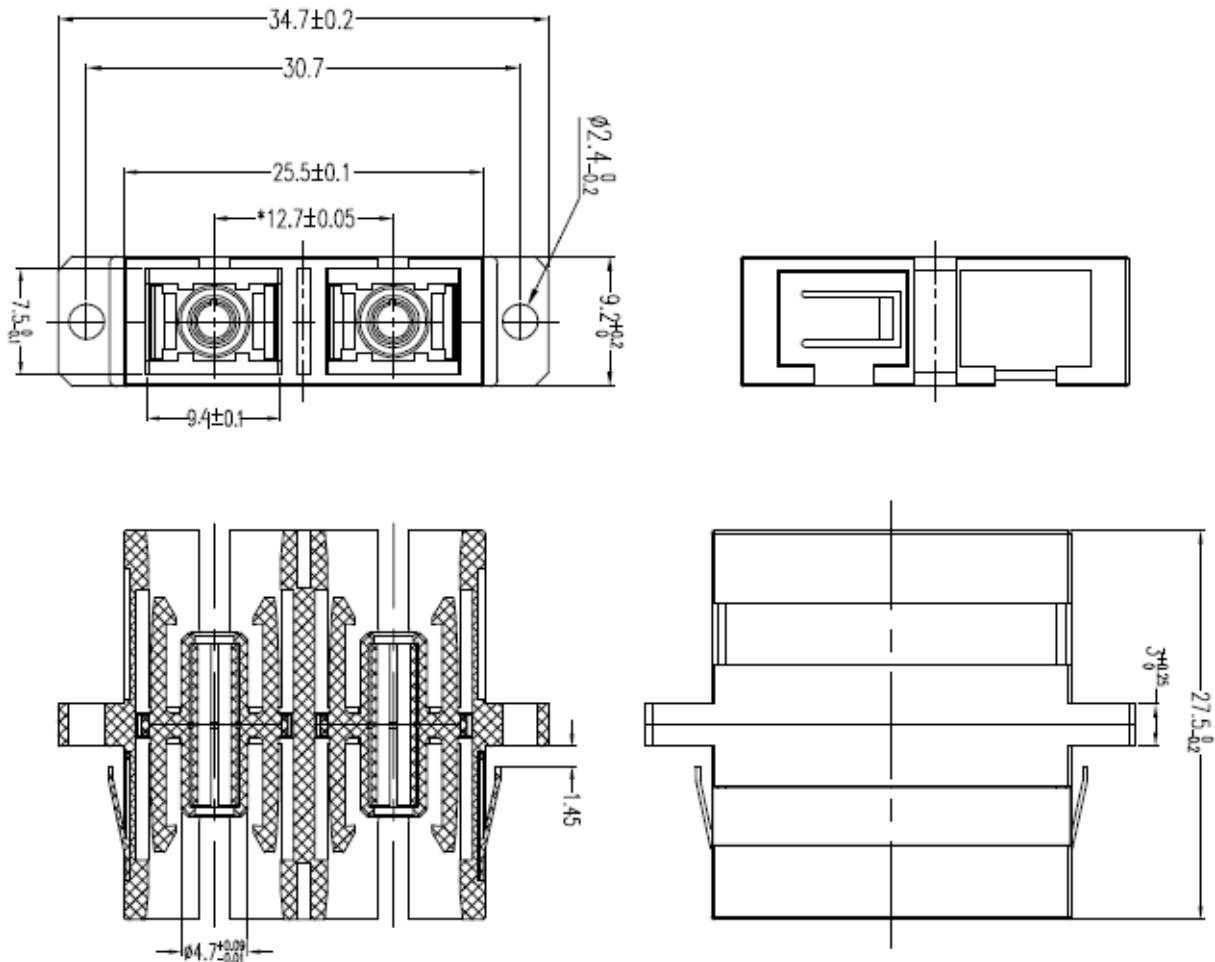

Application Areas

- CATV
- Active Network/Transceiver
- Passive Network
- Telecommunication
- Metro
- Multimedia
- Test equipment
- Gigabit Ethernet
- Video

Technical Drawings