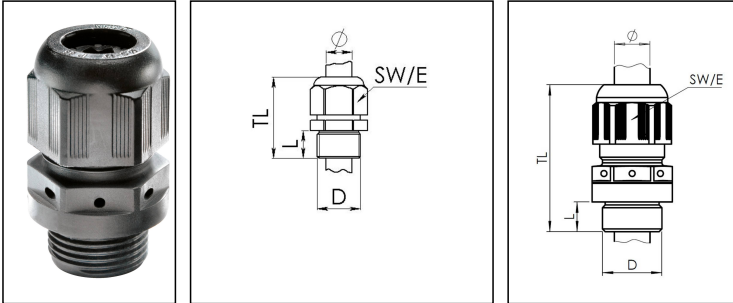

ESVG 40 BK

Pressure compensation cable gland, polyamide, RAL 9005, M40

Products may differ in size, colour and appearance to those shown. If you require further information or customisation, please contact us directly.

Material cable gland	Polyamide
Material membrane	ePTFE
Material sealing gasket	EPDM
Airflow at 70mbar	150 l/h
Temp. range min	-40 °C
Temp. range max	100 °C
Glow wire test	750 °C
Protection class	IP68 / IP69
Thread type	M
Ø Connection thread D	40
Lead	1,5
Length screw-in thread L	12 mm
Ø cable diameter min	16 mm
Ø cable diameter max	28 mm
Key width SW	46 mm
Collar diameter (E)	51 mm
Install. torques fitting	20 N m
Install. torques cap nut	20 N m
Total length TL	52 mm - 65 mm
Equipment	Incl. connection thread gasket
Product Color	RAL 9005
Order no. RAL 9005	10102472
Type	ESVG 40 BK
Packing unit	1
EAN number	4007685059848