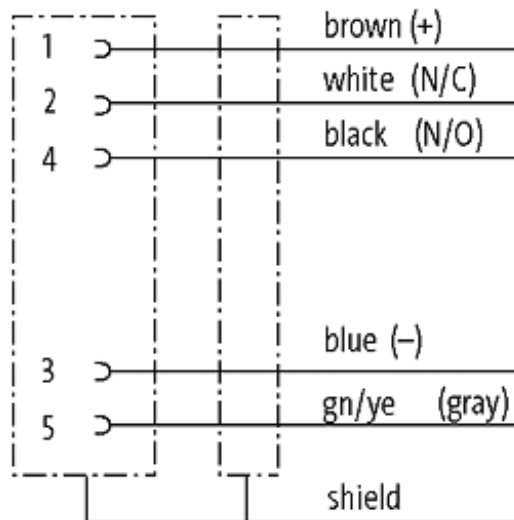

M12 female receptacle shielded rear mount

PVC 5x0,34 shielded bk UL,CSA 1m

Flange M12 female

5-pole, shielded

Rear mounting

Mounting nut

With open ended wires

Further cable lengths on request. The resistance to aggressive media should be individually tested for your application. Further details on request.

[Link to Product](#)

Illustration