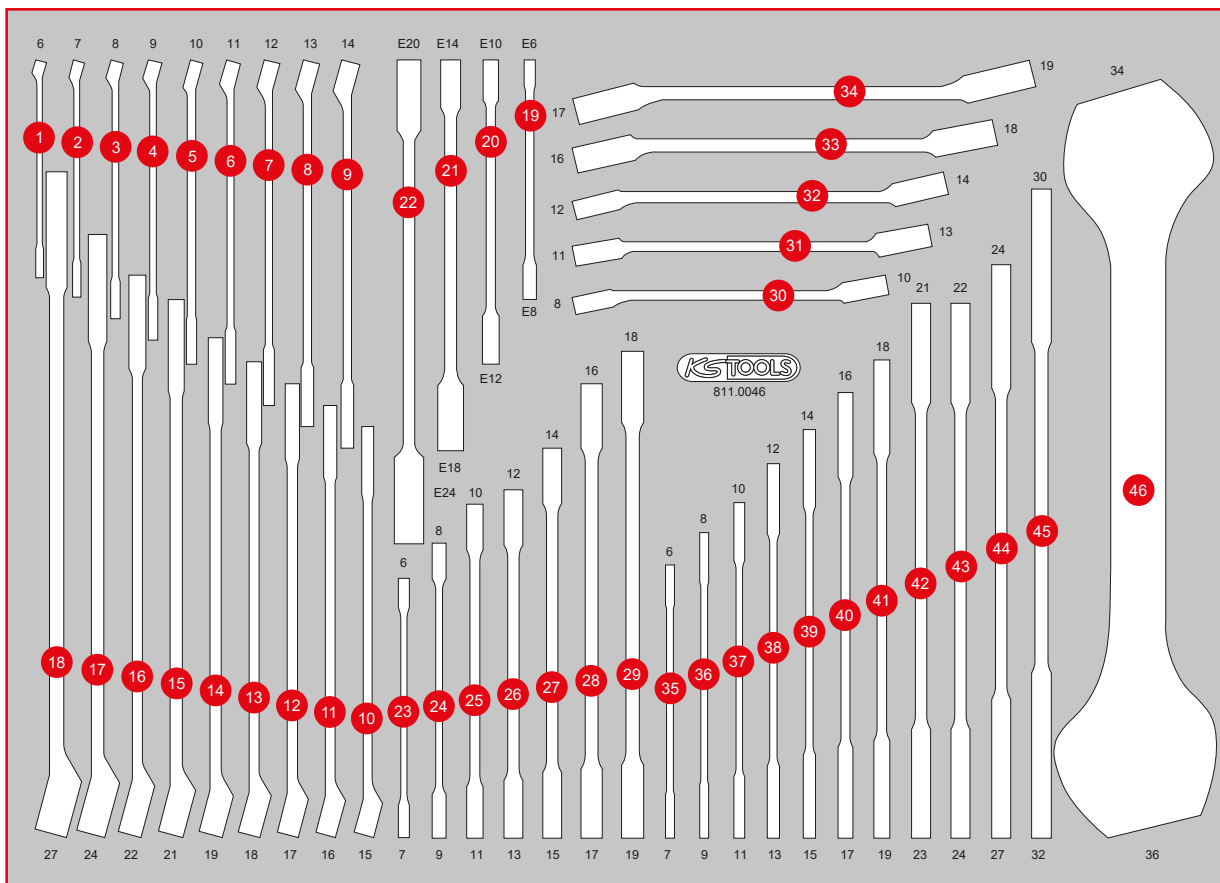

811.0046

M Screw spanner set

46
PCS

568 x 398

Pos.	Code	Description	pcs	Pos.	Code	Description	pcs	Pos.	Code	Description	pcs
1	517.0606	Combination spanners, offset, 6 mm	1	10	517.0615	Combination spanners, offset, 15 mm	1	19	911.0371	Double ring spanner for Torx E profile, E6 x E8	1
2	517.0607	Combination spanners, offset, 7 mm	1	11	517.0616	Combination spanners, offset, 16 mm	1	20	911.0373	Double ring spanner for Torx E profile, E10 x E12	1
3	517.0608	Combination spanners, offset, 8 mm	1	12	517.0617	Combination spanners, offset, 17 mm	1	21	911.0374	Double ring spanner for Torx E profile, E14 x E18	1
4	517.0609	Combination spanners, offset, 9 mm	1	13	517.0618	Combination spanners, offset, 18 mm	1	22	911.0376	Double ring spanner for Torx E profile, E20 x E24	1
5	517.0610	Combination spanners, offset, 10 mm	1	14	517.0619	Combination spanners, offset, 19 mm	1	23	920.0406	ULTIMATEplus Double ring ended spanner, 6 x 7 mm	1
6	517.0611	Combination spanners, offset, 11 mm	1	15	517.0621	Combination spanners, offset, 21 mm	1	24	920.0408	ULTIMATEplus Double ring ended spanner, 8 x 9 mm	1
7	517.0612	Combination spanners, offset, 12 mm	1	16	517.0622	Combination spanners, offset, 22 mm	1				
8	517.0613	Combination spanners, offset, 13 mm	1	17	517.0624	Combination spanners, offset, 24 mm	1				
9	517.0614	Combination spanners, offset, 14 mm	1	18	517.0627	Combination spanners, offset, 27 mm	1				