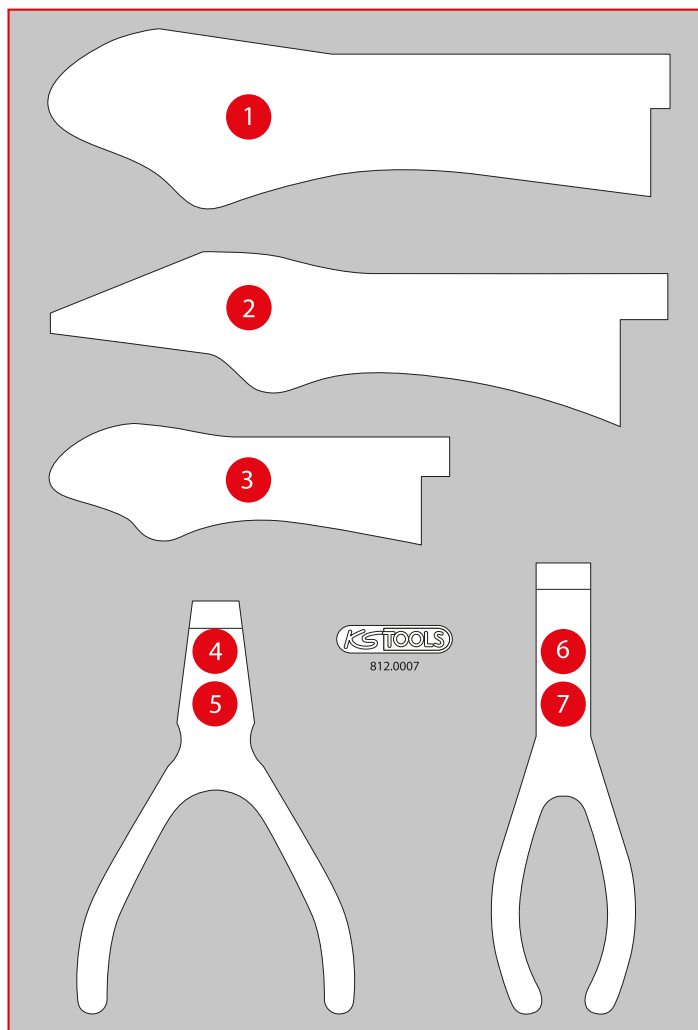

812.0007

S Spanner set

Pos.	Code	Description	pcs
1	115.1033	Locking pliers, 60mm, L = 220 mm	1
2	115.1035	Longbacken-Locking pliers, 210 mm	1
3	115.1031	Locking pliers, 50 mm, L = 140 mm	1
4	500.1029	Circlip pliers for external circlips, 160mm	1
5	500.1026	Circlip pliers for external circlips, angled, 160mm	1
6	500.1035	Circlip pliers for internal circlips, 160mm	1
7	500.1032	Circlip pliers for internal circlips, angled, 160mm	1

P 10
P 15
P 20
P 25
P 30
P 35
P 40
P 45
Individual parts S XL L M
Accessories