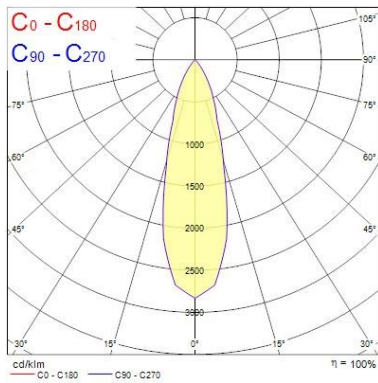

Optical data

Fixture luminous flux (lm)	1286
Luminaire efficacy (lm/W)	129
LOR (%)	100
Colour temperature (K)	2700
Light colour	Candlelight
CRI (Ra)	85
Colour Variation Initial (SDCM)	SDCM3
Adjustable chromaticity	N
Beam Angle (°)	28
Photobiological Risk Group	RG1

Lifetime data

Lifespan L70 B50	100000
Lifespan L80 B20	100000
Lifespan L90 B10	68500

Physical data

Housing colour	Black
IP rating	IP20
IK rating	IK02
Nominal Product Height (mm)	72
Cutout Dimensions (W x L in mm or Diameter in mm)	76
Weight (kg)	0.39
Recessed Depth (mm)	72

PHOTOMETRY

Distance [m]	Cone diameter [m]	E [lx]	E (CO) [lx]	Footcandle [fc]
0.5	0.26	1493	14.4"	691
1.0	0.51	361	14.4"	163
1.5	0.77	161	14.4"	73
2.0	1.03	91	14.4"	41
2.5	1.28	53	14.4"	25
3.0	1.54	40	14.4"	18

Distance [m] Cone diameter [m] Illuminance [lx]
 C0 - C180 (Half beam angle: 28.3°)

TECHNICAL DRAWINGS