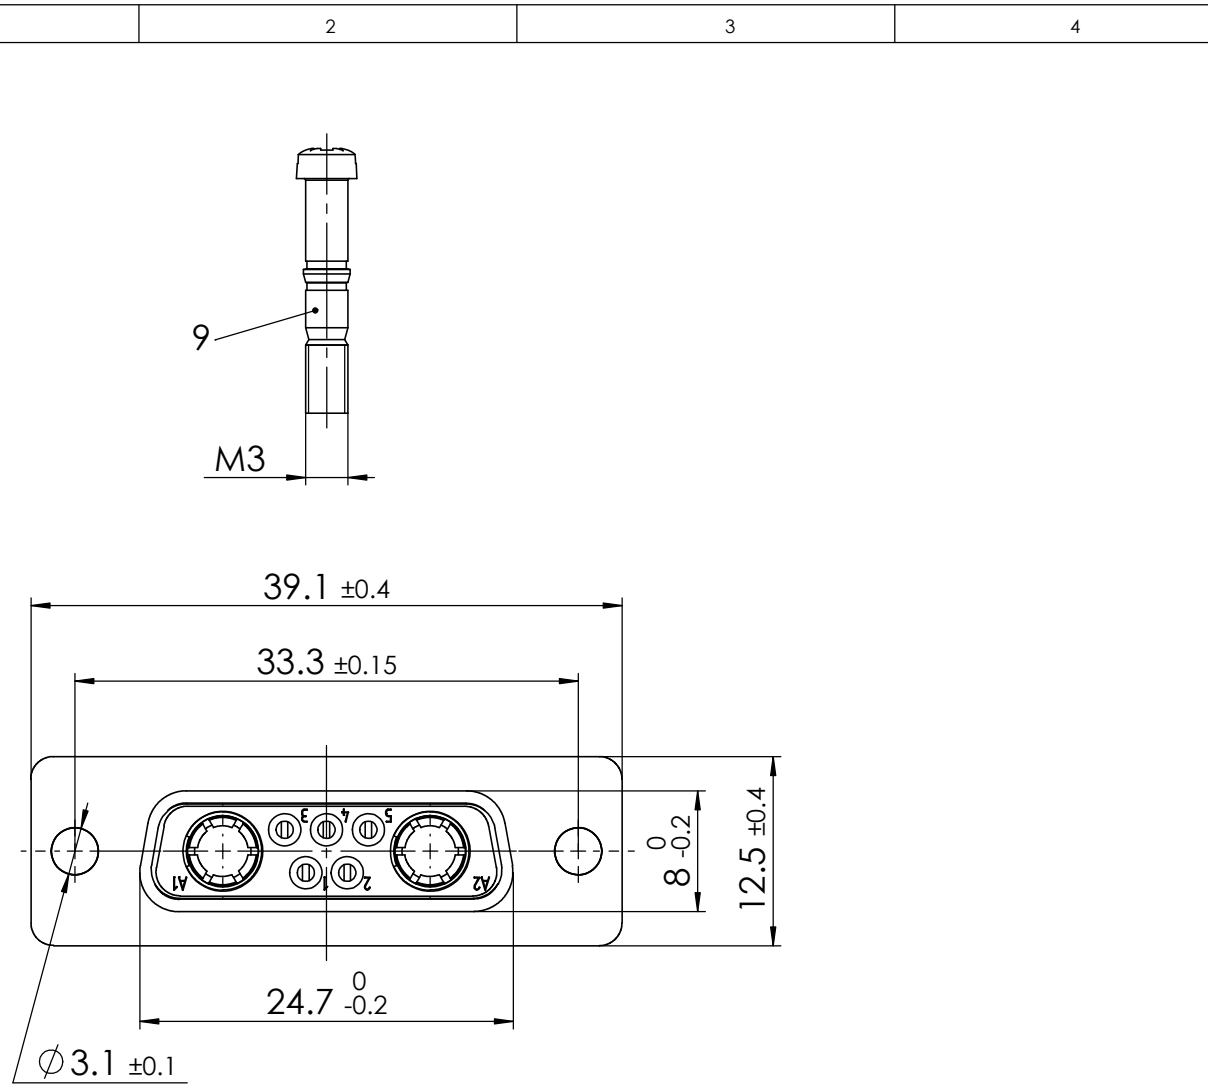

reverse side  
1:1

RoHS compliant  
by exemption

Packing unit on supplement AM0665  
max. torque are 40 Ncm  
Part-No. 4, 5, 10 and 11 not mounted

ØF1 = Cable diameter without rubber bushing ø3 - ø8.5mm  
ØF2 = Cable diameter with rubber bushing max. ø6.5mm

11	3	High power contact	FMP006S103	20A / AWG 12-16
10	1	Rubber bushing	TPE	black
9	2	Locking screw	FVS1/5-K1163 M3 / Steel	nickel plated
8	2	Locking screw	FVS1/5-K1163 4-40 / Steel	nickel plated
7	2	Cable reduction plate	Zinc die-cast	nickel plated
6	1	Strain relief	ABS	nickel plated
5	1	Cable clamp	Steel	tin plated
4	4	Screw	Case hardened steel	zinc plated
3	2	Catch spring	PEI	black
2	1	Hood	FMK2G / Zinc die-cast	nickel plated
1	1	Mixed-Layout Connector	FM7W2S-K121	
No.	St.	Part	Type Description / Material	Surface plating / Colour / Class

SYMBOLS					THIS DRAWING CONTAINS INFORMATION THAT IS PROPRIETARY TO MOLEX ELECTRONIC TECHNOLOGIES, LLC AND SHOULD NOT BE USED WITHOUT WRITTEN PERMISSION				
▽ = 0	▽ = 0	▽ = 0	▽ = 0	▽ = 0	DIMENSION UNITS	SCALE	MEASUREMENTS WITHOUT TOLERANCE ACC. TO	<b>molex</b>	
▽ = 0	▽ = 0	▽ = 0	▽ = 0	▽ = 0	mm	2:1	ISO 2768-m		
▽ = 0	▽ = 0	▽ = 0	▽ = 0	▽ = 0	CURRENT REVISION			PRODUCT CUSTOMER DRAWING	
▽ = 0	▽ = 0	▽ = 0	▽ = 0	▽ = 0	DRWN: DRAWN BY ameyerrichte 05-10-2021			FCT Hood Connector Set	
▽ = 0	▽ = 0	▽ = 0	▽ = 0	▽ = 0	APPR: APPR BY BWittek 06-10-2021			MATERIAL NUMBER	
▽ = 0	▽ = 0	▽ = 0	▽ = 0	▽ = 0	INITIAL REVISION			1731140994	
▽ = 0	▽ = 0	▽ = 0	▽ = 0	▽ = 0	DRWN: DRAWN BY ameyerrichte 05-10-2021			REVISION	
▽ = 0	▽ = 0	▽ = 0	▽ = 0	▽ = 0	APPR: APPR BY BWittek 06-10-2021			1	
▽ = 0	▽ = 0	▽ = 0	▽ = 0	▽ = 0	REV.	CH.-NO.	REPLACEMENT FOR:	DOCUMENT NUMBER	CUSTOMER
▽ = 0	▽ = 0	▽ = 0	▽ = 0	▽ = 0			THIRD ANGLE PROJECTION	FMK2G-7W2S-6200	GENERAL MARKET
▽ = 0	▽ = 0	▽ = 0	▽ = 0	▽ = 0			DRAWING		SHEET NUMBER
▽ = 0	▽ = 0	▽ = 0	▽ = 0	▽ = 0			A3-SIZE		1 OF 1