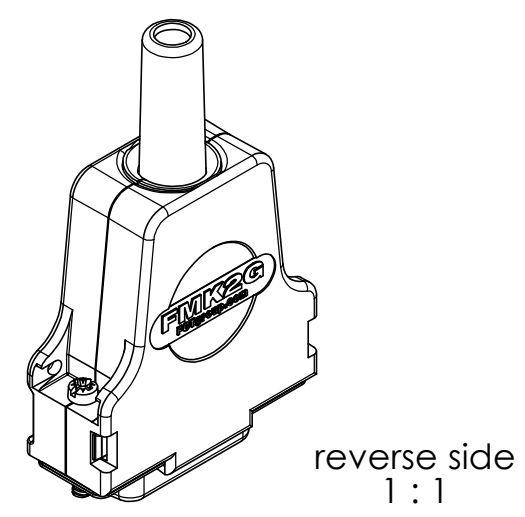

reverse side  
1:1

RoHS compliant  
by exemption

Packing unit on supplement AM0665  
max. torque are 40 Ncm  
Part-No. 4, 5, 10 and 11 not mounted

ØF1 = Cable diameter without rubber bushing ø3 - ø8.5mm  
ØF2 = Cable diameter with rubber bushing max. ø6.5mm

11	3	High power contact	FMP006S103	20A / AWG 12-16
10	1	Rubber bushing	TPE	black
9	2	Locking screw	FVS1/5-K1163 M3 / Steel	nickel plated
8	2	Locking screw	FVS1/5-K1163 4-40 / Steel	nickel plated
7	2	Cable reduction plate	Zinc die-cast	nickel plated
6	1	Strain relief	ABS	nickel plated
5	1	Cable clamp	Steel	tin plated
4	4	Screw	Case hardened steel	zinc plated
3	2	Catch spring	PEI	black
2	1	Hood	FMK2G / Zinc die-cast	nickel plated
1	1	Mixed-Layout Connector	FM7W2S-K121	
No.	St.	Part	Type Description / Material	Surface plating / Colour / Class

SYMBOLS					THIS DRAWING CONTAINS INFORMATION THAT IS PROPRIETARY TO MOLEX ELECTRONIC TECHNOLOGIES, LLC AND SHOULD NOT BE USED WITHOUT WRITTEN PERMISSION				
▽ = 0	▽ = 0	▽ = 0	▽ = 0	▽ = 0	DIMENSION UNITS	SCALE	MEASUREMENTS WITHOUT TOLERANCE ACC. TO	<b>molex</b>	
▽ = 0	▽ = 0	▽ = 0	▽ = 0	▽ = 0	mm	2:1	ISO 2768-m		
▽ = 0	▽ = 0	▽ = 0	▽ = 0	▽ = 0	CURRENT REVISION			PRODUCT CUSTOMER DRAWING	
▽ = 0	▽ = 0	▽ = 0	▽ = 0	▽ = 0	DRWN: DRAWN BY ameyerrichte 05-10-2021			FCT Hood Connector Set	
▽ = 0	▽ = 0	▽ = 0	▽ = 0	▽ = 0	APPR: APPR BY BWittek 06-10-2021			MATERIAL NUMBER	
▽ = 0	▽ = 0	▽ = 0	▽ = 0	▽ = 0	INITIAL REVISION			1731140994	
▽ = 0	▽ = 0	▽ = 0	▽ = 0	▽ = 0	DRWN: DRAWN BY ameyerrichte 05-10-2021			REVISION	
▽ = 0	▽ = 0	▽ = 0	▽ = 0	▽ = 0	APPR: APPR BY BWittek 06-10-2021			1	
▽ = 0	▽ = 0	▽ = 0	▽ = 0	▽ = 0	REV.	CH.-NO.	REPLACEMENT FOR:	DOCUMENT NUMBER	CUSTOMER
▽ = 0	▽ = 0	▽ = 0	▽ = 0	▽ = 0			THIRD ANGLE PROJECTION	FMK2G-7W2S-6200	GENERAL MARKET
▽ = 0	▽ = 0	▽ = 0	▽ = 0	▽ = 0			DRAWING		SHEET NUMBER
▽ = 0	▽ = 0	▽ = 0	▽ = 0	▽ = 0			A3-SIZE		1 OF 1