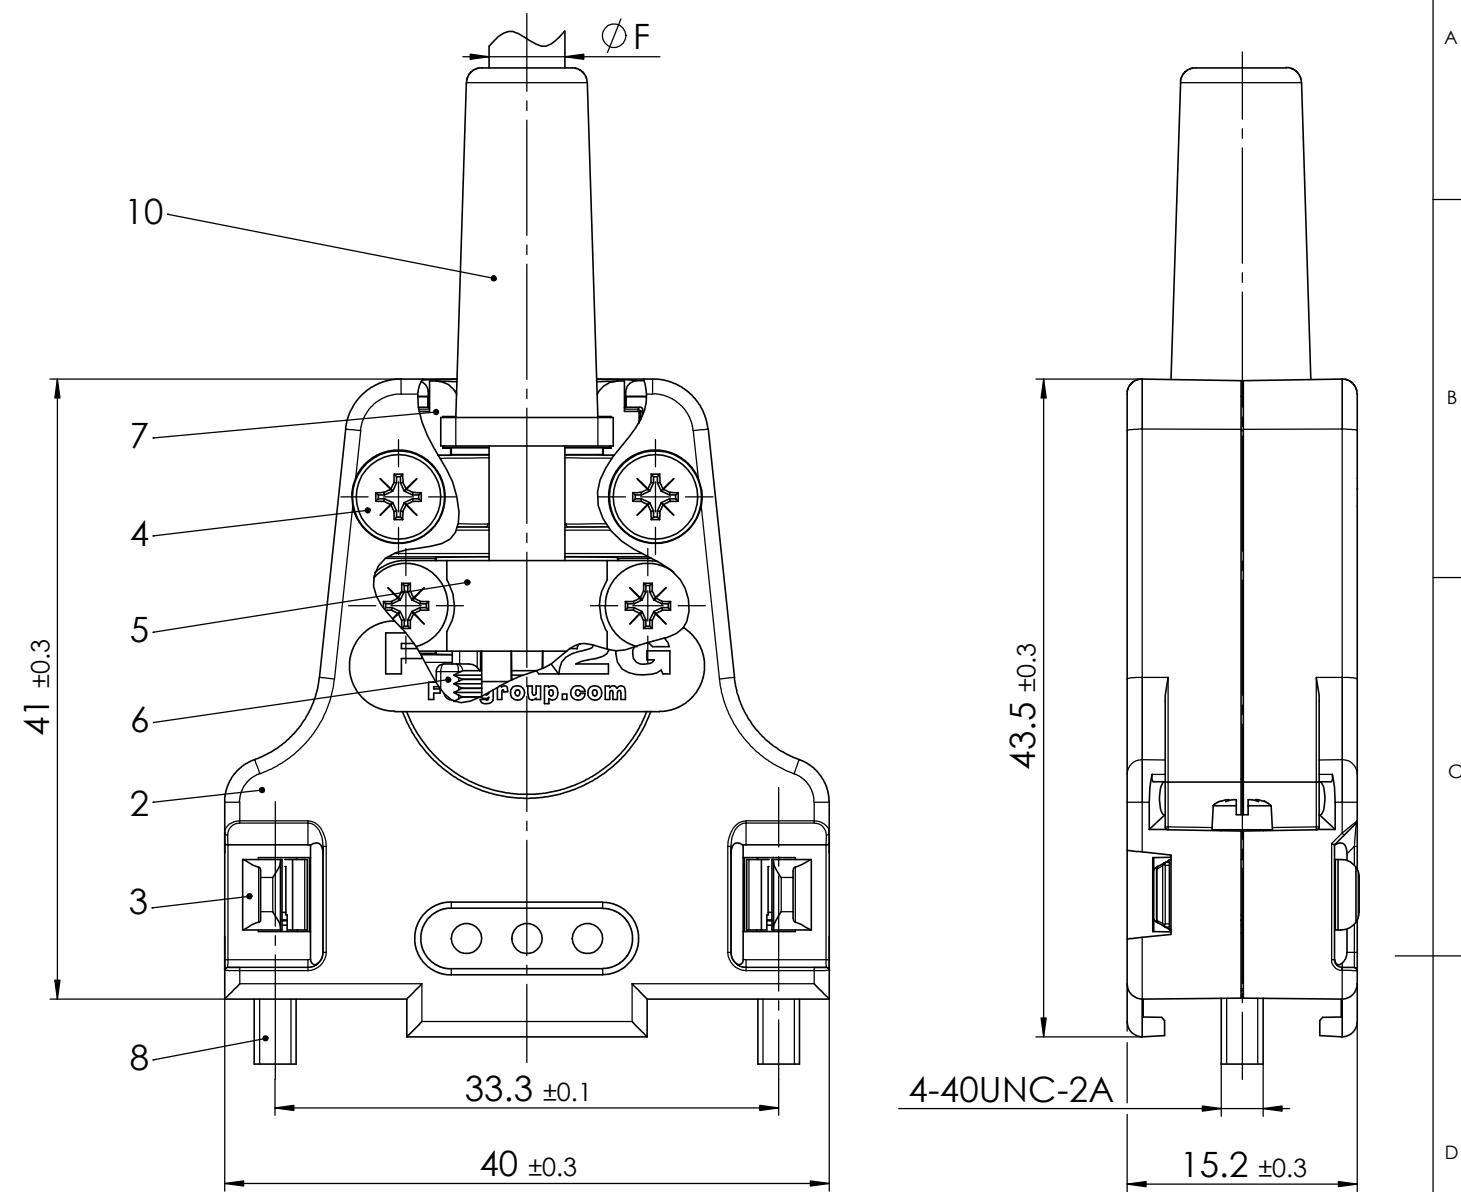

reverse side  
1:1

RoHS compliant  
by exemption

Packing unit on supplement AM0665  
max. torque are 40 Ncm  
Part-No. 4, 5, 10 and 11 not mounted

ØF1 = Cable diameter without rubber bushing ø3 - ø8.5mm  
ØF2 = Cable diameter with rubber bushing max. ø6.5mm

11	3	High power contact	FMP006S103	20A / AWG 12-16
10	1	Rubber bushing	TPE	black
9	2	Locking screw	FVS1/5-K1163 M3 / Steel	nickel plated
8	2	Locking screw	FVS1/5-K1163 4-40 / Steel	nickel plated
7	2	Cable reduction plate	Zinc die-cast	nickel plated
6	1	Strain relief	ABS	nickel plated
5	1	Cable clamp	Steel	tin plated
4	4	Screw	Case hardened steel	zinc plated
3	2	Catch spring	PEI	black
2	1	Hood	FMK2G / Zinc die-cast	nickel plated
1	1	Mixed-Layout Connector	FM7W2S-K121	
No.	St.	Part	Type Description / Material	Surface plating / Colour / Class

SYMBOLS					THIS DRAWING CONTAINS INFORMATION THAT IS PROPRIETARY TO MOLEX ELECTRONIC TECHNOLOGIES, LLC AND SHOULD NOT BE USED WITHOUT WRITTEN PERMISSION				
▽ = 0	▽ = 0	▽ = 0	▽ = 0	▽ = 0	DIMENSION UNITS	SCALE	MEASUREMENTS WITHOUT TOLERANCE ACC. TO	<b>molex</b>	
▽ = 0	▽ = 0	▽ = 0	▽ = 0	▽ = 0	mm	2:1	ISO 2768-m		
▽ = 0	▽ = 0	▽ = 0	▽ = 0	▽ = 0	CURRENT REVISION			PRODUCT CUSTOMER DRAWING	
▽ = 0	▽ = 0	▽ = 0	▽ = 0	▽ = 0	DRWN: DRAWN BY ameyerrichte 05-10-2021			FCT Hood Connector Set	
▽ = 0	▽ = 0	▽ = 0	▽ = 0	▽ = 0	APPR: APPR BY BWittek 06-10-2021			MATERIAL NUMBER	
▽ = 0	▽ = 0	▽ = 0	▽ = 0	▽ = 0	INITIAL REVISION			1731140994	
▽ = 0	▽ = 0	▽ = 0	▽ = 0	▽ = 0	DRWN: DRAWN BY ameyerrichte 05-10-2021			REVISION	
▽ = 0	▽ = 0	▽ = 0	▽ = 0	▽ = 0	APPR: APPR BY BWittek 06-10-2021			1	
▽ = 0	▽ = 0	▽ = 0	▽ = 0	▽ = 0	REV.	CH.-NO.	REPLACEMENT FOR:	DOCUMENT NUMBER	CUSTOMER
▽ = 0	▽ = 0	▽ = 0	▽ = 0	▽ = 0			THIRD ANGLE PROJECTION	FMK2G-7W2S-6200	GENERAL MARKET
▽ = 0	▽ = 0	▽ = 0	▽ = 0	▽ = 0			DRAWING		SHEET NUMBER
▽ = 0	▽ = 0	▽ = 0	▽ = 0	▽ = 0			A3-SIZE		1 OF 1