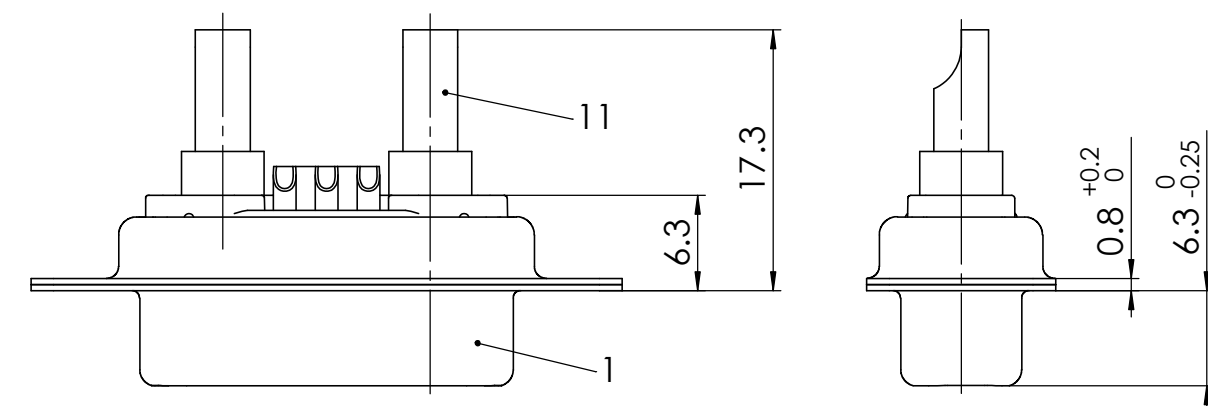

reverse side  
1:1

RoHS compliant  
by exemption

Packing unit on supplement AM0665  
max. torque are 40 Ncm  
Part-No. 4, 5, 10 and 11 not mounted

ØF1 = Cable diameter without rubber bushing ø3 - ø8.5mm  
ØF2 = Cable diameter with rubber bushing max. ø6.5mm

SYMBOLS					THIS DRAWING CONTAINS INFORMATION THAT IS PROPRIETARY TO MOLEX ELECTRONIC TECHNOLOGIES, LLC AND SHOULD NOT BE USED WITHOUT WRITTEN PERMISSION				
▽ = 0	▽ = 0	▽ = 0	▽ = 0	▽ = 0	DIMENSION UNITS	SCALE	MEASUREMENTS WITHOUT TOLERANCE ACC. TO	<b>molex</b>	
▽ = 0	▽ = 0	▽ = 0	▽ = 0	▽ = 0	mm	2:1	ISO 2768-m		
▽ = 0	▽ = 0	▽ = 0	▽ = 0	▽ = 0	CURRENT REVISION			PRODUCT CUSTOMER DRAWING	
▽ = 0	▽ = 0	▽ = 0	▽ = 0	▽ = 0	DRWN: DRAWN BY ameyerrichte 05-10-2021			FCT Hood Connector Set	
▽ = 0	▽ = 0	▽ = 0	▽ = 0	▽ = 0	APPR: APPR BY BWittek 06-10-2021			MATERIAL NUMBER	
▽ = 0	▽ = 0	▽ = 0	▽ = 0	▽ = 0	INITIAL REVISION			1731140994	
▽ = 0	▽ = 0	▽ = 0	▽ = 0	▽ = 0	DRWN: DRAWN BY ameyerrichte 05-10-2021			REVISION	
▽ = 0	▽ = 0	▽ = 0	▽ = 0	▽ = 0	APPR: APPR BY BWittek 06-10-2021			1	
▽ = 0	▽ = 0	▽ = 0	▽ = 0	▽ = 0	REV.	CH.-NO.	REPLACEMENT FOR:	DOCUMENT NUMBER	CUSTOMER
▽ = 0	▽ = 0	▽ = 0	▽ = 0	▽ = 0			THIRD ANGLE PROJECTION	FMK2G-7W2S-6200	GENERAL MARKET
▽ = 0	▽ = 0	▽ = 0	▽ = 0	▽ = 0			DRAWING		SHEET NUMBER
▽ = 0	▽ = 0	▽ = 0	▽ = 0	▽ = 0			A3-SIZE		1 OF 1