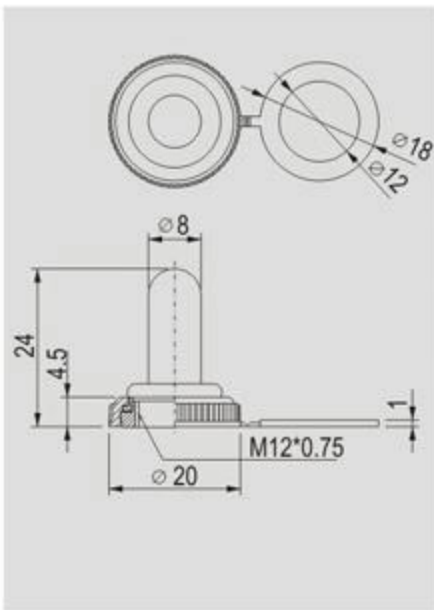

W-70B

Material

RUBBER/EPDM

Nut

M12*0.75

Availability

For Toggle Switch
Lever Height: 20mm