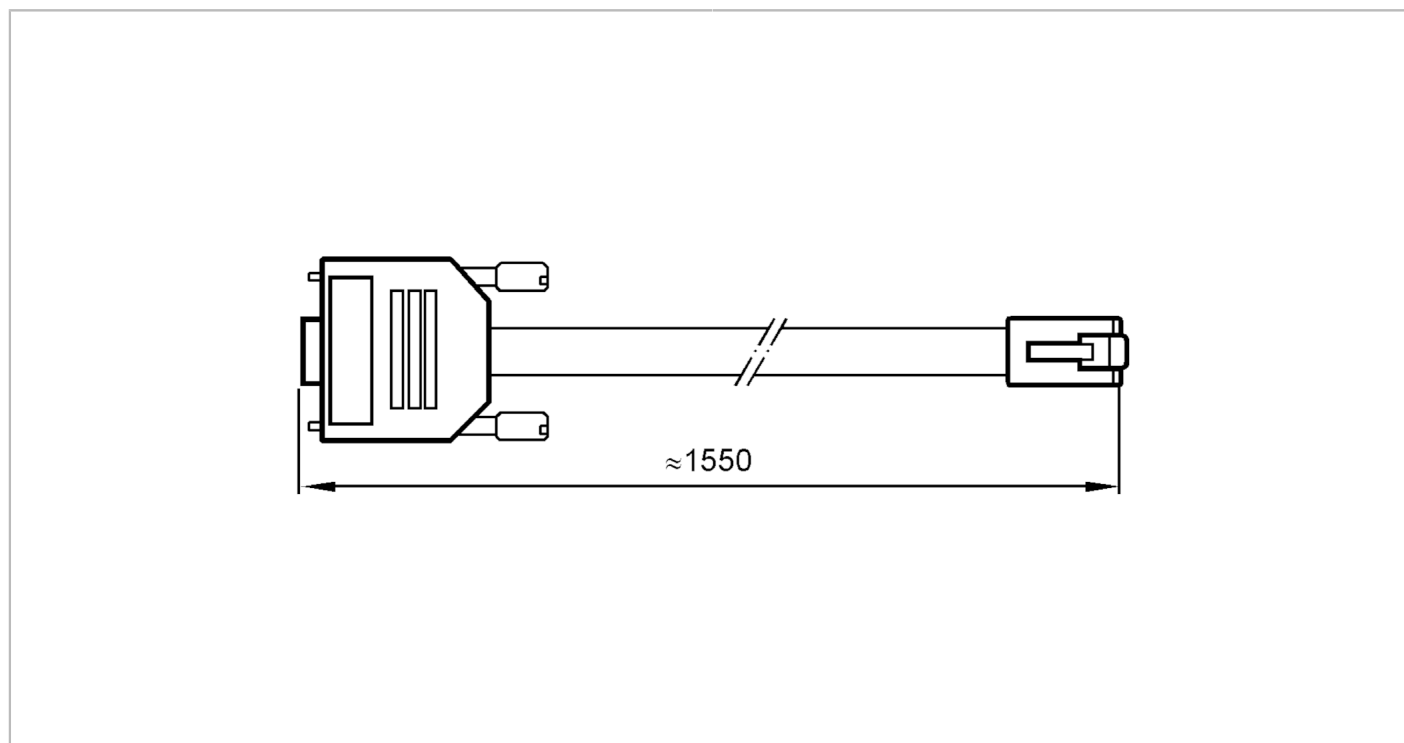

E70320

Programming cable for AS-Interface gateways / PLC

Progr. cable for ControllerE

Mechanical data

Weight	[g]	81.8
--------	-----	------

Remarks

Pack quantity	1 pcs.
---------------	--------

Electrical connection

Cable: 1.55 m, PVC, grey

Connection