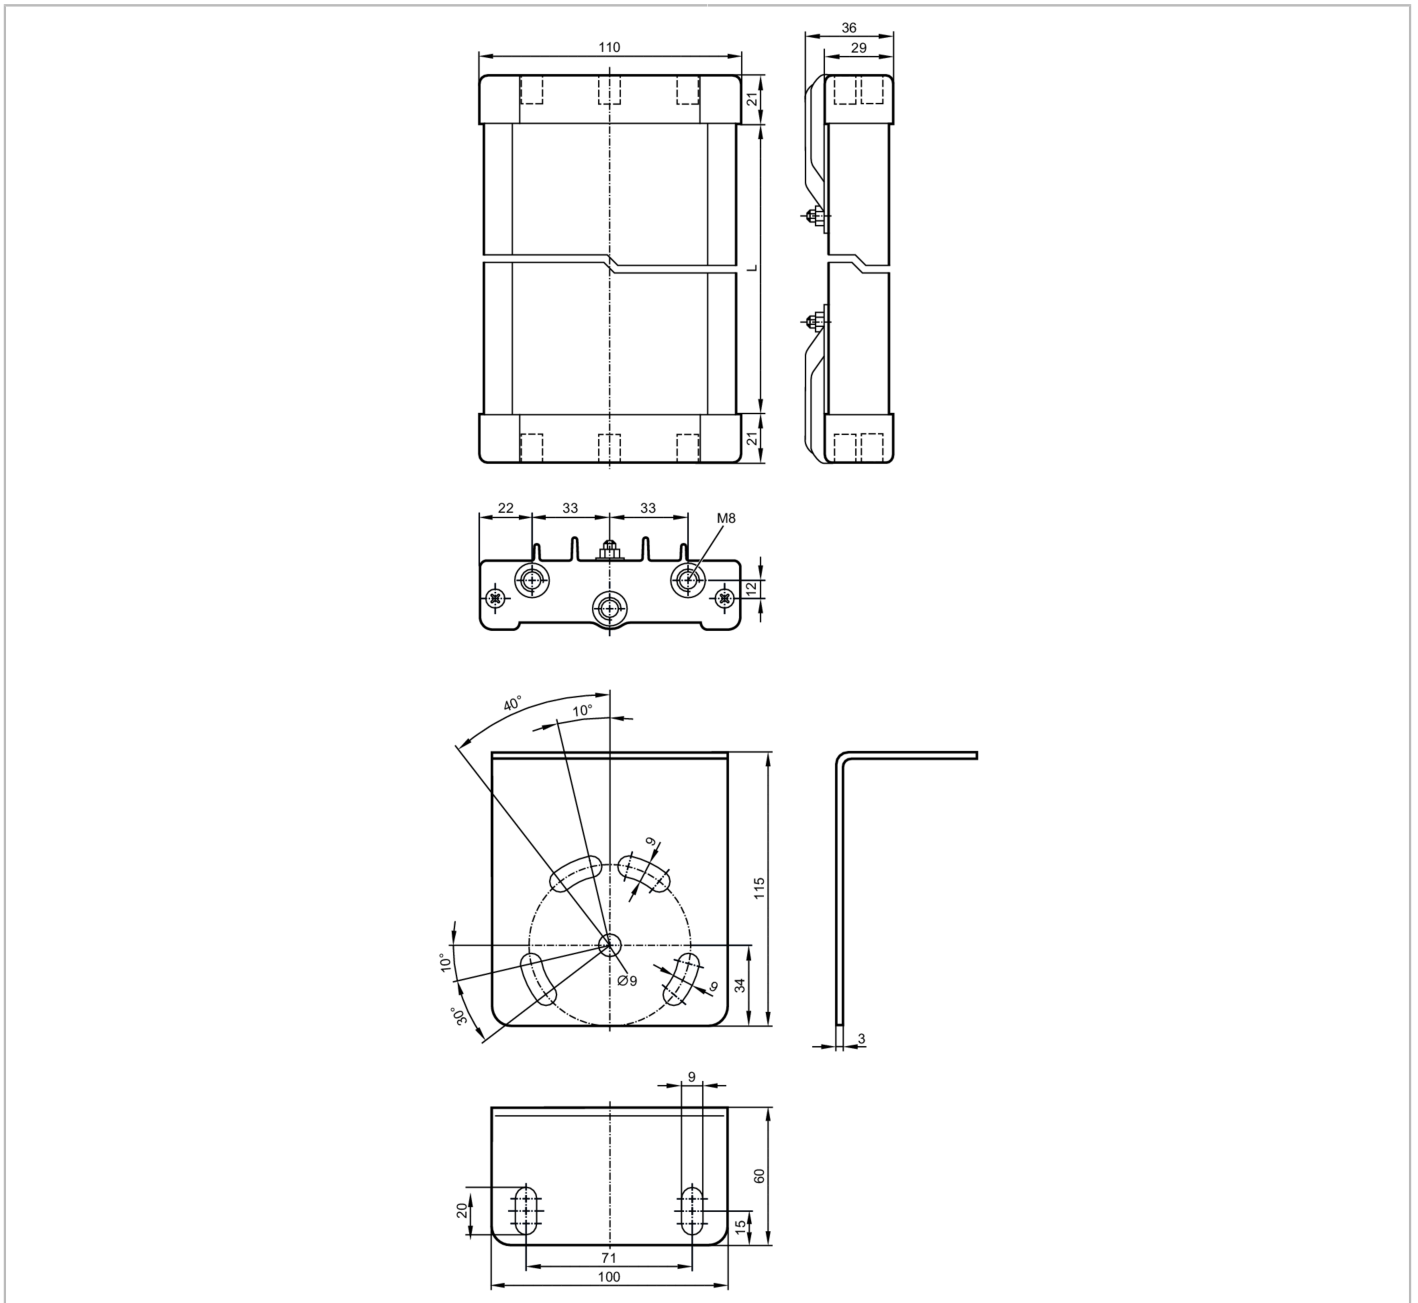

EY1001

Corner mirror for safety light grids

DEFLECTION MIRROR 250 LENGTH

Operating conditions

Ambient temperature [°C] -10...55

Mechanical data

Weight [g] 2285

Materials aluminium epoxy-powder coated; plastics; Accessories: steel galvanised

Length [mm] 250

Accessories

Accessories (supplied) screws: 4 x M8

hexagon nuts: 4 x M8

washers: 4

EY1001

Corner mirror for safety light grids

DEFLECTION MIRROR 250 LENGTH