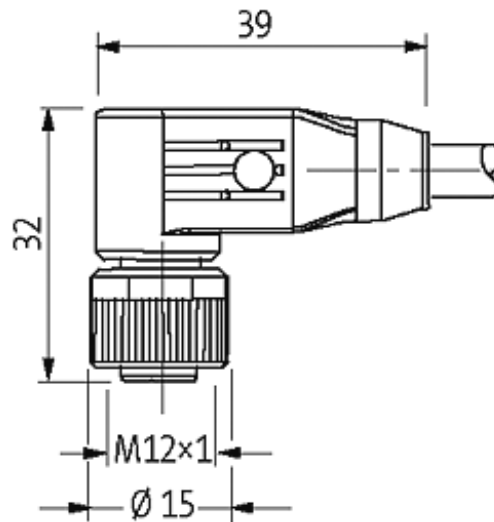

M12 FEMALE 90° SHIELDED

PUR 4X0.34 shielded GRAY, UL/CSA, drag ch 30m

M12
Female 90°
4-pole, shielded

Plastic housings with good resistance against chemicals and oils. The resistance to aggressive media should be individually tested for your application. Further details on request. Further cable lengths on request.

[Link to Product](#)

Illustration

Female

Product may differ from Image