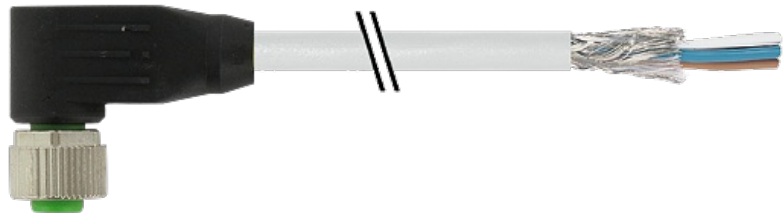

M12 FEMALE 90° SHIELDED

PUR 4X0.34 shielded GRAY, UL/CSA, drag ch 30m

M12
Female 90°
4-pole, shielded

Plastic housings with good resistance against chemicals and oils. The resistance to aggressive media should be individually tested for your application. Further details on request. Further cable lengths on request.

[Link to Product](#)

Illustration

Female

Product may differ from Image