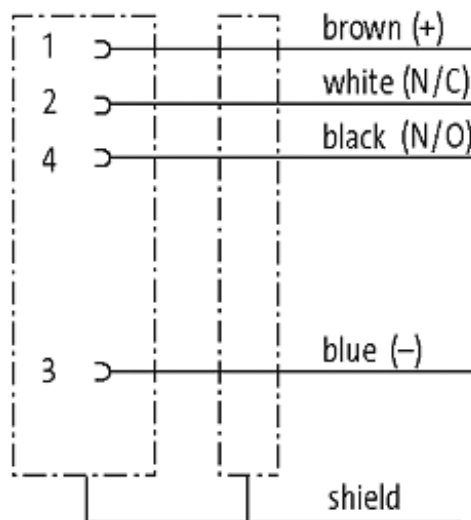

M12 FEMALE 90° SHIELDED

PUR 4X0.34 shielded GRAY, UL/CSA, drag ch 30m

M12
Female 90°
4-pole, shielded

Plastic housings with good resistance against chemicals and oils. The resistance to aggressive media should be individually tested for your application. Further details on request. Further cable lengths on request.

[Link to Product](#)

Illustration

Female

Product may differ from Image