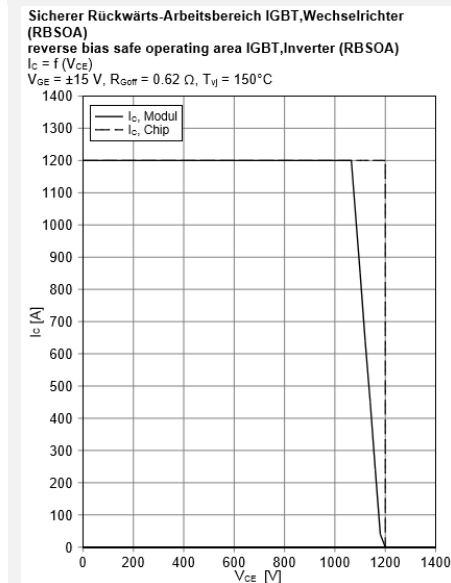

Description:

Old

New