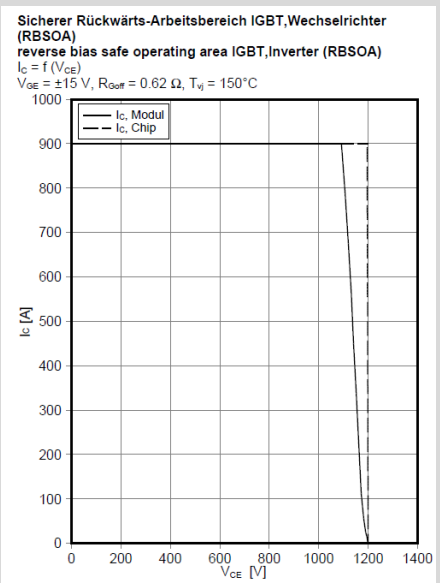

► **Detailed Change Information:**

**Subject:** Due to wrong scaling RBSOA Characteristic curve of both IFF450B12ME4P\_B11 and IFF450B12ME4S8P\_B11 data sheets is incorrect

**Reason:** Manual entry error

**Description:**

Old

New

► **Impact of Change:**

Shift of RBSOA Characteristic curves

► **Attachments:**

Updated data sheet in Internet available

► **Implementation Date:**