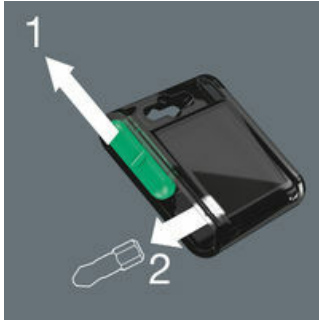

Bit-Checks Wood

Bit-Box

The slide switch allows a simple and gradual removal and reinsertion of the bits. The transparent reverse side means that it is easy to know how many bits are still in the box.

Holding function for recessed TORX® screws