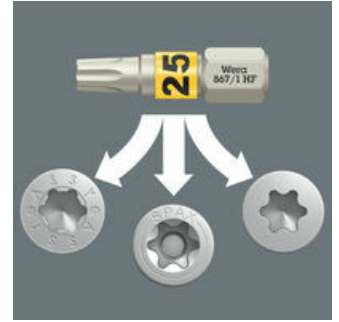

Also for ASSY and SPAX T-STAR plus screws

The Wera 867/1 TX HF bits are also suitable for Würth ASSY screws as well as Altenloh SPAX T-STAR plus screws.

Web link

<https://products.wera.de/en/news_spring_summer_2023_bit-checks_wood_bit-box_20_tx_hf.html>

Wera - Bit-Box 20 TX HF
05057778001 - 4013288226020

Wera Werkzeuge GmbH
Korzter Straße 21-25
D-42349 Wuppertal
Tel: +49 (0)2 02 / 40 45-0
E-Mail: info@wera.de