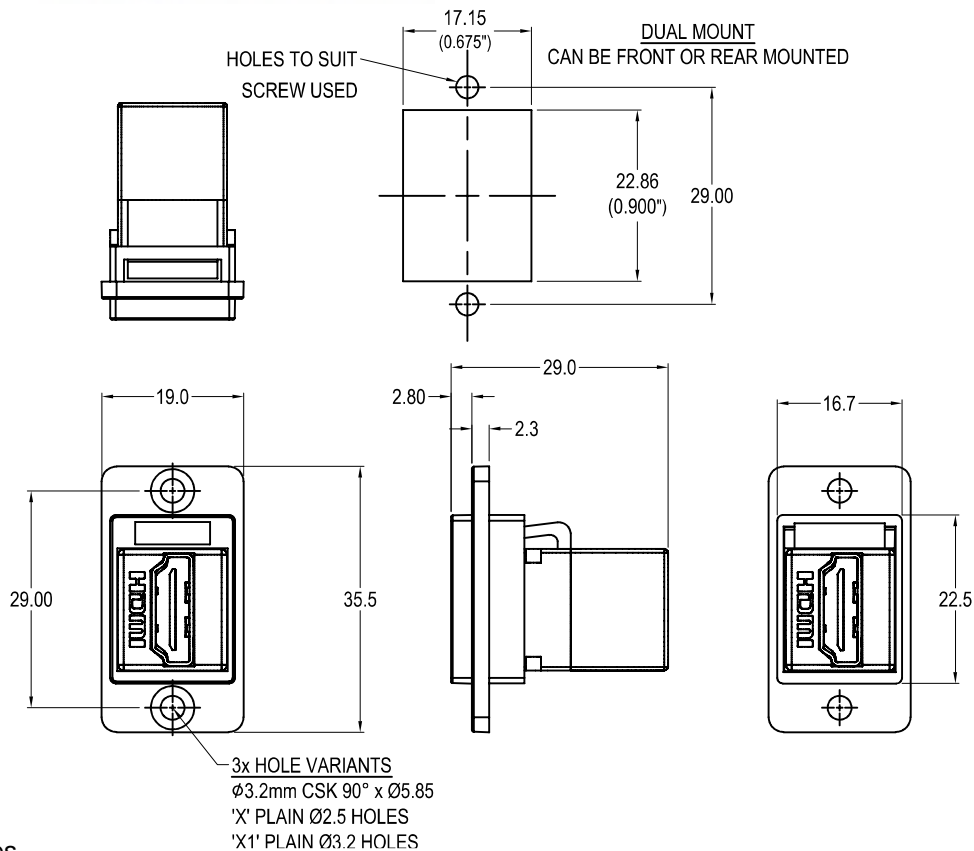

## DUALSLIM HDMI FEMALE - FEMALE FEEDTHROUGH CONNECTOR

Can be front or rear mounted in the panel

### Feedthrough Features

- Fits standard rectangular cutout.
- Front or rear mounting through the panel.
- Various hole mounting options.
- No soldering or punch termination. Use standard cable for each connector style.
- Low rear profile.

#### Material:

1. Insert: ABS UL94 HB
2. Plastic Frame: Polyamide UL94 V2
3. Shell: Gold plated
4. Contacts: Gold Plated