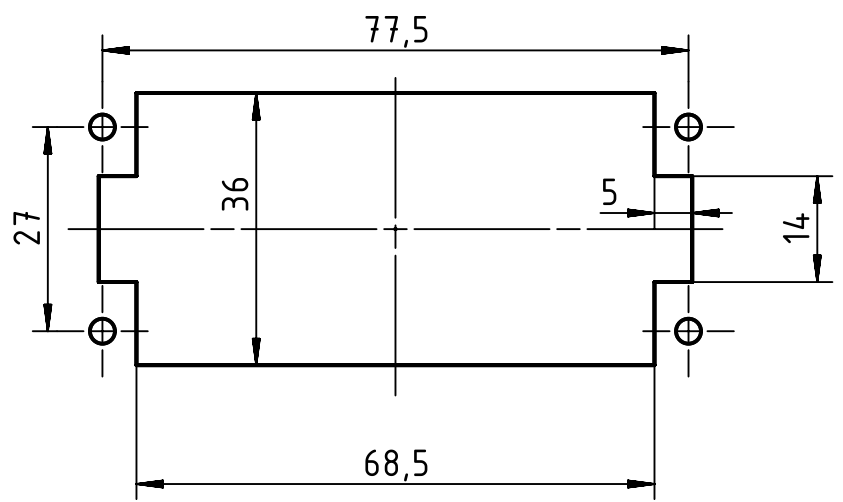

panel cut out

M3x10

	All Dimensions in mm Original Size DIN A4		Scale 1:1	Free size tol.		Ref.
						Sub.
	All rights reserved		Created by MOELLERLI	Inspected by GIESBRECHT P	Standardisation RUETERA	Date 2019-02-15
	Department EL PD		Title Han 6 HsB M-C			State Final Release
HARTING Electric GmbH & Co. KG D-32339 Espelkamp			Type TB	Number 09 31 006 3001		Doc-Key / ECM-Nr. 100774343/UGD/001/B 500000147469
					Rev. B	Page 1/1