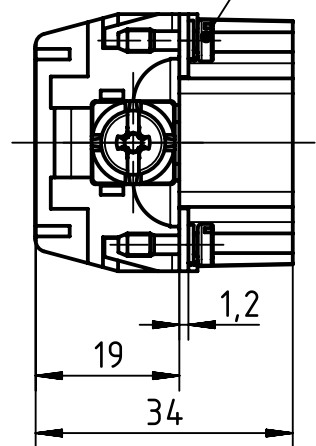

panel cut out

M3x10

	All Dimensions in mm Original Size DIN A4		Scale 1:1	Free size tol.		Ref.
						Sub.
	All rights reserved		Created by MOELLERLI	Inspected by GIESBRECHT P	Standardisation RUETERA	Date 2019-02-15
	Department EL PD		Title Han 6 HsB M-C			State Final Release
HARTING Electric GmbH & Co. KG D-32339 Espelkamp			Type TB	Number 09 31 006 3001		Doc-Key / ECM-Nr. 100774343/UGD/001/B 500000147469
					Rev. B	Page 1/1