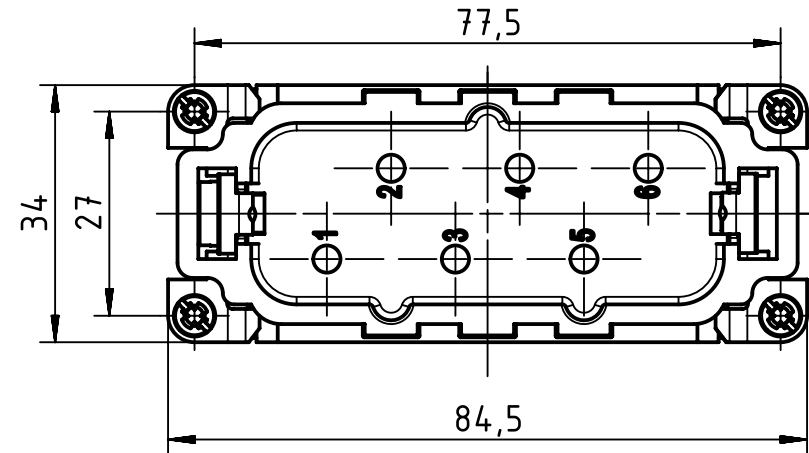

panel cut out

M3x10

	All Dimensions in mm Original Size DIN A4		Scale 1:1	Free size tol.		Ref.
						Sub.
	All rights reserved		Created by MOELLERLI	Inspected by GIESBRECHT P	Standardisation RUETERA	Date 2019-02-15
	Department EL PD		Title Han 6 HsB M-C			State Final Release
HARTING Electric GmbH & Co. KG D-32339 Espelkamp			Type TB	Number 09 31 006 3001		Doc-Key / ECM-Nr. 100774343/UGD/001/B 500000147469
					Rev. B	Page 1/1