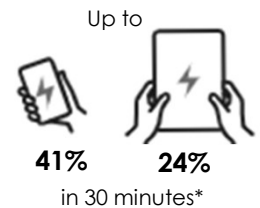

TECH SPECS /

PRODUCT NAME	Fast Charge Wall Charging Kit
INCLUDES	Wall Charger: USB-C 20W Standard Cable: USB-C to USB-C
PRODUCT WEIGHT	0.19-lbs | 85.50-g
COUNTRY OF ORIGIN	Vietnam
LANGUAGES	EN/FR/DE/ES/IT/PT/JA/KO/ZH/ZHT

MASTER CARTON QUANTITY	40
MASTER CARTON DIMENSIONS	17.32 x 12.80 x 9.45-in | 43.99 x 32.51 x 24.00-cm
MASTER CARTON WEIGHT	12.61-lb | 5720.00-g
RETAIL CARTON DIMENSIONS	3.94 x 3.94 x 2.36-in | 10.01 x 10.01 x 5.99-cm

CABLE LENGTH	CABLE WEIGHT	CABLE SPECS	CURRENT CAPACITY	DATA RATE
1M 3.3FT	0.10-lb | 25.00-g	USB 2.0 USB PD	3 AMPS	480 Mbps

WALL CHARGER DIMENSIONS	WALL CHARGER WEIGHT	PLUG TYPE	WALL CHARGER SPECIFICATIONS	OUTPUT POWER	INPUT
1.93 x 1.77 x 1.69-in | 4.90 x 4.50 x 4.30-cm	0.13-lb | 58.50-g	Type G	USB Power Delivery 3.0 USB Battery Charging Standard 1.2 Apple Charging Standard	USB-C: 20W (5V/3A, 9V/2.22A)	100-240VAC 50/60Hz