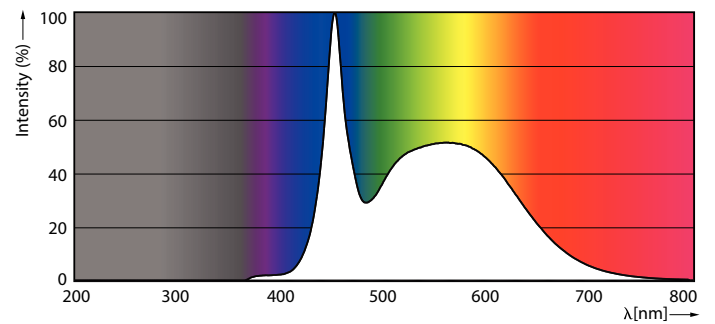

CorePro Plastic LEDbulbs

Bulb Shape	A60 [A 60mm]
Approval and application	
Energy Efficiency Class	E
Energy Consumption kWh/1000 h	13 kWh
EPREL Registration Number	397638
Product data	
Full product code	871869657781300

Order product name	CorePro LEDbulb ND 12.5-100W A60 E27 865
EAN/UPC - Product	8718696577813
Order code	929001312502
Numerator - Quantity Per Pack	1
Numerator - Packs per outer box	10
Material Nr. (12NC)	929001312502
Net Weight (Piece)	0.076 kg

Dimensional drawing

Product	D	C
CorePro LEDbulb ND 12.5-100W A60 E27 865	60 mm	110 mm

CorePro LEDbulb ND 12.5-100W A60 E27 865

Photometric data

CorePro LEDbulb 100W E27 865 FR A60

CorePro LEDbulb 40W E27 865 FR A60