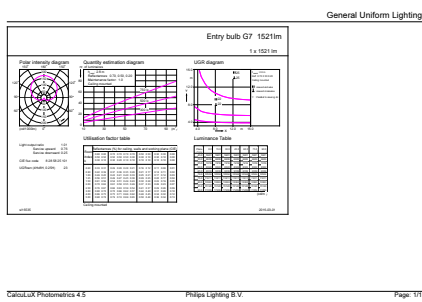

CorePro Plastic LEDbulbs

Bulb Shape	A60 [A 60mm]
Approval and application	
Energy Efficiency Class	E
Energy Consumption kWh/1000 h	13 kWh
EPREL Registration Number	397638
Product data	
Full product code	871869657781300

Order product name	CorePro LEDbulb ND 12.5-100W A60 E27 865
EAN/UPC - Product	8718696577813
Order code	929001312502
Numerator - Quantity Per Pack	1
Numerator - Packs per outer box	10
Material Nr. (12NC)	929001312502
Net Weight (Piece)	0.076 kg

Dimensional drawing

Product	D	C
CorePro LEDbulb ND 12.5-100W A60 E27 865	60 mm	110 mm

CorePro LEDbulb ND 12.5-100W A60 E27 865

Photometric data

CorePro LEDbulb 100W E27 865 FR A60

CorePro LEDbulb 40W E27 865 FR A60