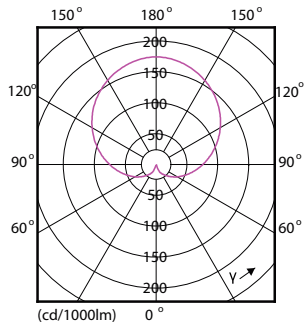

CorePro Plastic LEDbulbs

Photometric data

CorePro LEDbulb 100W E27 840 FR A60