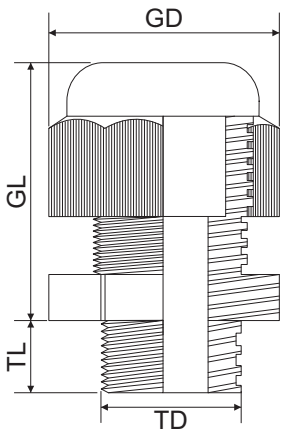

224pcs Cable Gland Set, PG Thread, Black

Item No. 2102CA112

Thread	Cable range (ømm)	TD (ømm)	TL (mm)	GL (mm)	GD (ømm)	Pcs.
PG7	3.0 ~ 6.5	12.5	9.0	20.2	17.0	40
PG9	4.0 ~ 8.0	15.0	9.0	22.5	20.8	30
PG13.5	6.0 ~ 12.0	20.1	9.0	26.5	25.9	20
PG16	10.0 ~ 14.0	22.2	10.0	27.0	29.0	10
PG21	13.0 ~ 18.0	28.0	12.0	30.6	35.8	8
PG25	16.0 ~ 21.0	30.0	12.0	33.5	38.0	4

Thread	NH (mm)	Pcs.
PG7 X 1.5	4.80	40
PG9 X 1.5	4.90	30
PG13.5 X 1.5	5.00	20
PG16 X 1.5	5.80	10
PG21 X 1.5	6.30	8
PG25 X 1.5	6.70	4

Specification

Material:

Gland - PA 66

Seal - NBR

Color: Black (RAL9005)

Thread type: PG

Waterproof class: IP68

Working temperature: -20 ~ 80°C