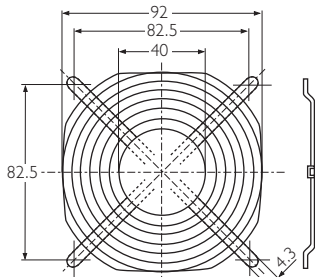

LZ23-I Rust resistant steel wire.
3xxx series fans