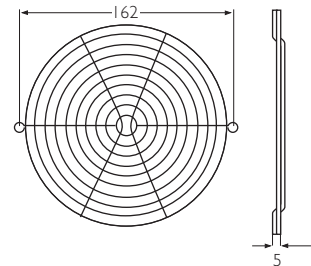

LZ26K Welded steel guard, chromium.
6xxx series fans