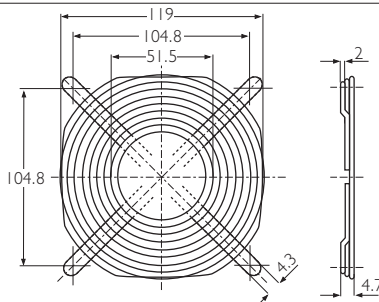

All measurements in mm.

**LZ29-1** Rust resistant steel wire.  
4xxx series fans

**LZ35** Rust resistant steel wire.  
5xxx series fans

**LZ32-4** Rust resistant steel wire.  
8xxx series fans

**LZ30** Welded steel guard, chromium.  
4xxx and 9xxx series fans