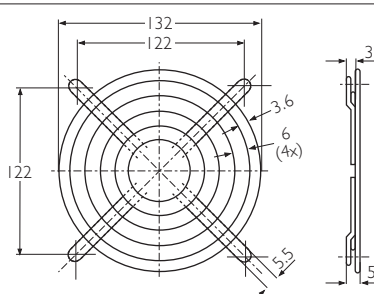

LZ25 Rust resistant steel wire.
5xxx series fans