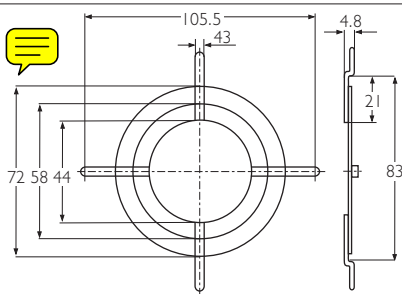

LZ22N Welded steel guard, bright zinc.
8xxx series fans