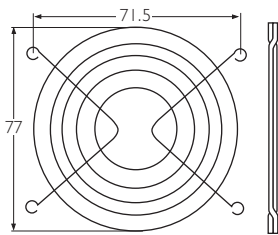

LZ22K Welded steel guard, bright nickel.
8xxx series fans