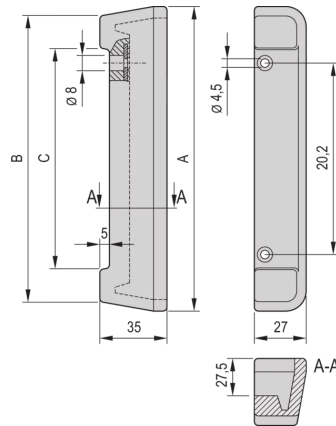

### KEY FEATURES

The 35mm deep foot can be mounted on the rear side of the case