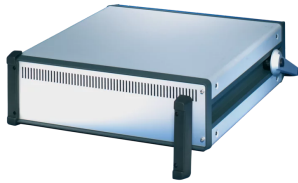

## 20823-676 COMPACPRO REAR FOOT WITH EDGE PROTECTION, 4 U

### KEY FEATURES

The 35mm deep foot can be mounted on the rear side of the case

### ADDITIONAL PRODUCT DETAILS

The rear foot / edge protection can be used for the CompacPRO cases. The 35mm deep foot can be mounted on the rear side of the case.