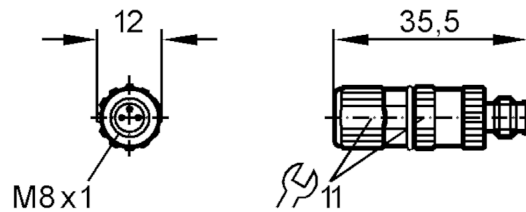

E11550

Wirable plug

SSTGF030MSSFPKG

Application	
Special feature	Gold-plated contacts
Electrical data	
Operating voltage [V]	< 50 AC / < 75 DC
Protection class	III
Max. current load total [A]	4
Operating conditions	
Ambient temperature [°C]	-25...90
Protection	IP 68
Mechanical data	
Weight [g]	14.5
Materials	PA
Material nut	brass, nickel-plated
Remarks	
Pack quantity	1 pcs.
Electrical connection	
insulation displacement technology: 0.14...0.38 mm ² ; Core insulation: PVC / TPE; (Ø 1.0...1.6 mm); Cable sheath: Ø 3...5 mm	
Electrical connection - plug	
Connector: 1 x M8, straight; Moulded body: PA; Locking: brass, nickel-plated; Contacts: gold-plated	