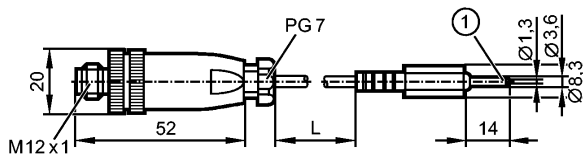

Addressing cable

Accessories

- 1: DC power plug
- 2: grip
- 3: insulator

Product characteristics

Addressing cable

for AS-i slaves

Electrical data

Electrical design

DC

Mechanical data

Material nut

PA

Weight

[kg]

0.047

Electrical connection