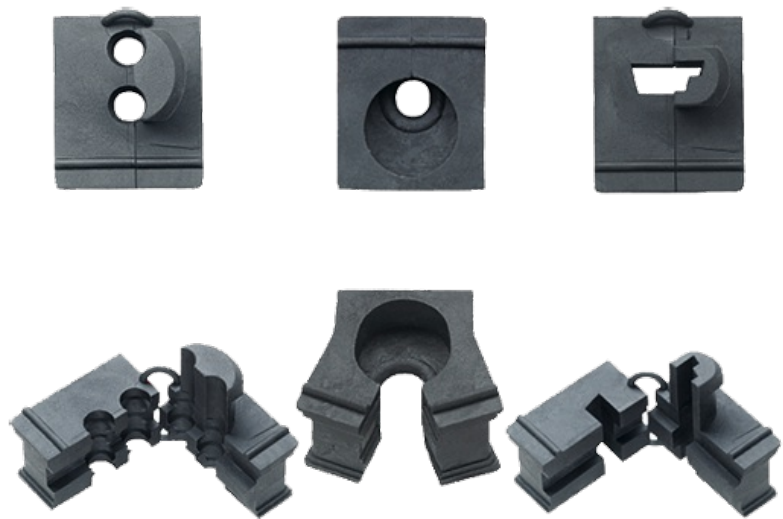

MODLINK MSDD CABLE ENTRY SYSTEM

KDT/ZE 2x4 (Double grommet)

Special glands
for 2 cables (diameter 4 mm)

For sale only in packing units

[Link to Product](#)

Illustration

Product may differ from Image