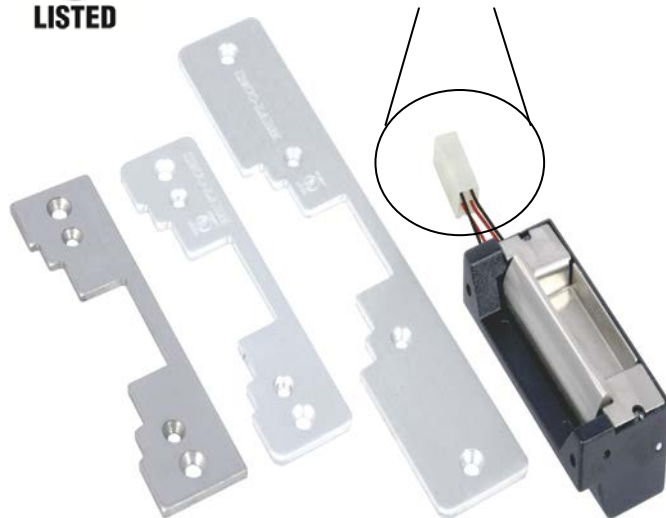

#### SD-996C-NUQ

12/24 VDC, Fail-Safe or Fail-Secure

The **SECO-LARM®** Universal Door Strike can be used with virtually any cylindrical-locking system and can be configured for use in wood, aluminum, or metal doors. Included are three different-sized faceplates that can be easily installed on the strike to match the specific type of door frame.

#### Features:

- Includes 3 faceplates for nearly any door type
- UL 1304 Burglary
- Field-selectable for fail-safe or fail-secure operation
- Field-selectable dual-voltage 12/24 VDC operation
- Powered by a solenoid
- Reversible non-handed design fits either right-hand or left-hand doors
- Low profile: Strike is only 1 1/4" deep for use with hollow aluminum frames
- Includes trim plate to hide gaps in installation
- Optional lip-extension brackets available:
  - SD-995C-LE25 - 1" Extension
  - SD-995C-LE50 - 2" Extension

#### Specifications:

Model	SD-996C-NUQ	
Operating voltage	12 or 24 VDC ± 15%	
Current draw	12VDC	280mA@12VDC
	24VDC	140mA@24VDC
Operating temperature	14°~113° F (-10°~45° C)	
Operating humidity	85% ± 15%	
Jaw strength	2,000-lb	
Dimensions	Aluminum	4 7/8" x 1 1/4" (124x32 mm)
	Hollow metal	4 7/8" x 1 1/4" (124x32 mm)
	Wood	7 15/16" x 1 7/16" (202x37 mm)

Power Connector for easier installation