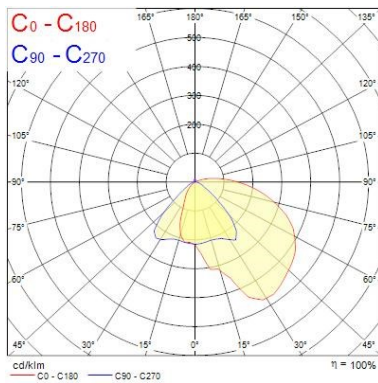

#### Optical data

<b>Fixture luminous flux (lm)</b>	3823
<b>Luminaire efficacy (lm/W)</b>	80
<b>LOR (%)</b>	100
<b>Colour temperature (K)</b>	3000
<b>Light colour</b>	Warm White
<b>CRI (Ra)</b>	93
<b>Colour Consistency (SDCM)</b>	3
<b>Adjustable chromaticity</b>	N
<b>Photobiological Risk Group</b>	RG1

## Beacon LED Wallwash

*BEACON WW LED O/B DIM 3K L3 BLK*  
2059067

Nominal Product Height (mm)	175
Nominal Product Diameter (mm)	110
Weight (kg)	1.65

### PHOTOMETRY