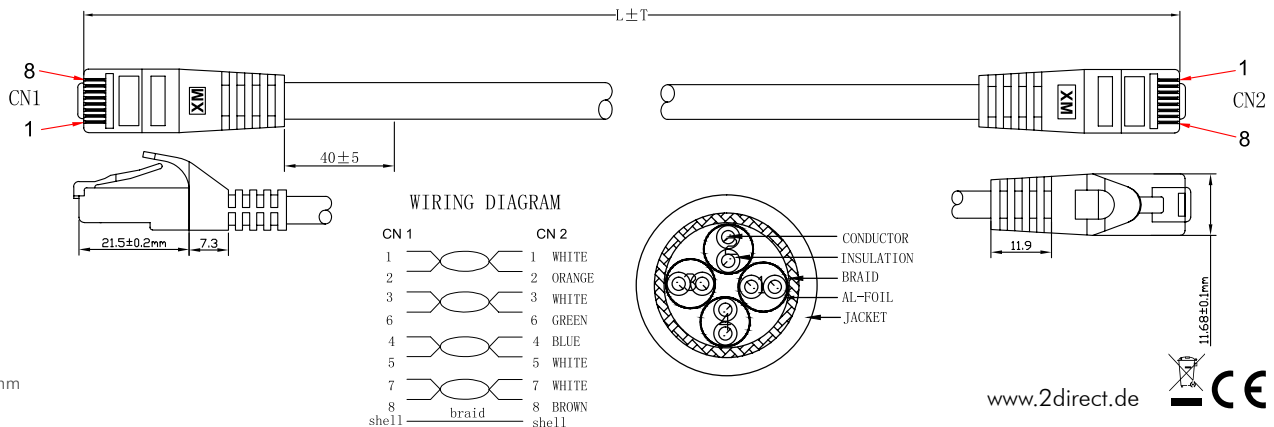

EN50173 & ANSI/TIA 568C.2

4x2xAWG26/7 bare copper wire

Low smoke (IEC 61034)

Halogen free (IEC 60754-2)

Flame retardant (IEC 60332-1-2)

Operating temperature: -20°C–75°C

Technical Drawing

*The specifications and pictures are subject to change without prior notice.
*All trade names referenced are the registered trademarks of their respective owners.

Art-No.	Cable Length	Color	EAN Code
C6A011S	0.25 m	White	4052792055634
C6A021S	0.5 m	White	4052792055641
C6A031S	1 m	White	4052792055658
C6A041S	1.5 m	White	4052792055656
C6A051S	2 m	White	4052792055672
C6A061S	3 m	White	4052792055689
C6A071S	5 m	White	4052792055696
C6A081S	7.5 m	White	4052792055702
C6A091S	10 m	White	4052792055719
C6A101S	15 m	White	4052792055726
C6A111S	20 m	White	4052792055733
C6A121S	30 m	White	4052792055740
C6A141S	50 m	White	4052792055757

Art-No.	Cable Length	Color	EAN Code
C6A012S	0.25 m	Grey	4052792055764
C6A022S	0.5 m	Grey	4052792055771
C6A032S	1 m	Grey	4052792055788
C6A042S	1.5 m	Grey	4052792055795
C6A052S	2 m	Grey	4052792055801
C6A062S	3 m	Grey	4052792055818
C6A072S	5 m	Grey	4052792055825
C6A082S	7.5 m	Grey	4052792055832
C6A092S	10 m	Grey	4052792055849
C6A102S	15 m	Grey	4052792055856
C6A112S	20 m	Grey	4052792055863
C6A122S	30 m	Grey	4052792055870
C6A142S	50 m	Grey	4052792055887