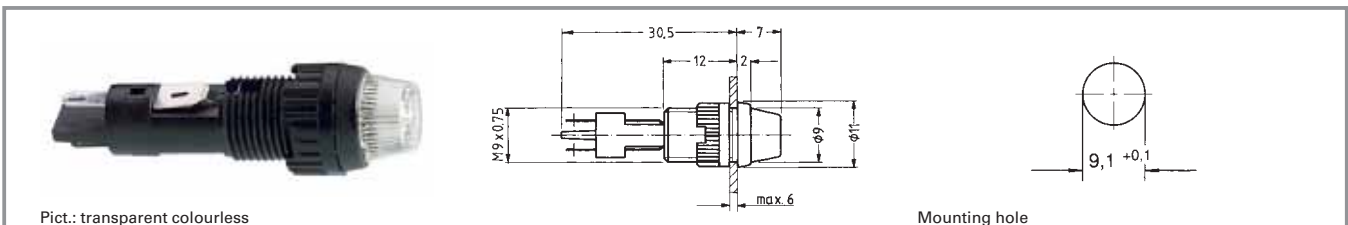

Signal lamps with lamp socket - T 4.6, 9.1 mm, round lens

Voltage limit max.	Lamp socket	Lamp	Colour of lens	Order no. complete	Order no. single parts	
					Housing	Lens
35 V	T 4.6	filament lamp	transparent colourless	1.02.157.011/1002	1.02.157.021/0000	5.49.255.002/1002
35 V	T 4.6	filament lamp	transparent red	1.02.157.011/1301	1.02.157.021/0000	5.49.255.002/1301
35 V	T 4.6	filament lamp	transparent yellow	1.02.157.011/1402	1.02.157.021/0000	5.49.255.002/1402
35 V	T 4.6	filament lamp	transparent green	1.02.157.011/1502	1.02.157.021/0000	5.49.255.002/1502

Technical data see page 3 - 46

Please order luminous elements separately.