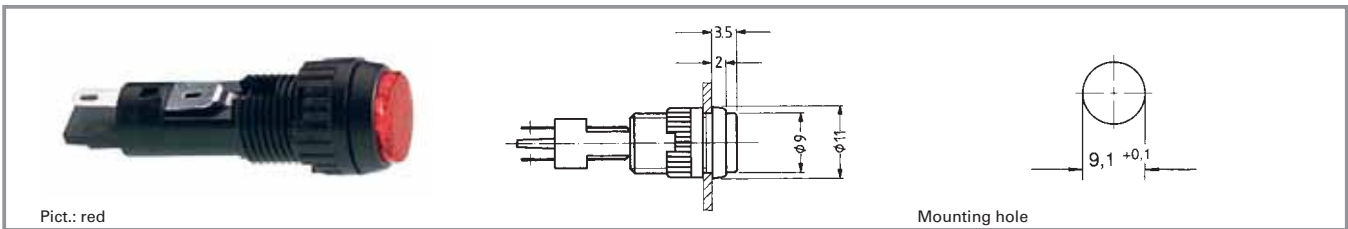

Signal lamps with lamp socket - T 4.6, 9.1 mm, round lens

Voltage limit max.	Lamp socket	Lamp	Colour of lens	Order no. complete	Order no. single parts	
					Housing	Lens
35 V	T 4.6	filament lamp	transparent colourless	1.02.157.001/1002	1.02.157.021/0000	5.49.255.001/1002
35 V	T 4.6	filament lamp	transparent red	1.02.157.001/1307	1.02.157.021/0000	5.49.255.001/1307
35 V	T 4.6	filament lamp	transparent yellow	1.02.157.001/1403	1.02.157.021/0000	5.49.255.001/1403
35 V	T 4.6	filament lamp	transparent green	1.02.157.001/1510	1.02.157.021/0000	5.49.255.001/1510

Technical data see page 3 - 46

Please order luminous elements separately.