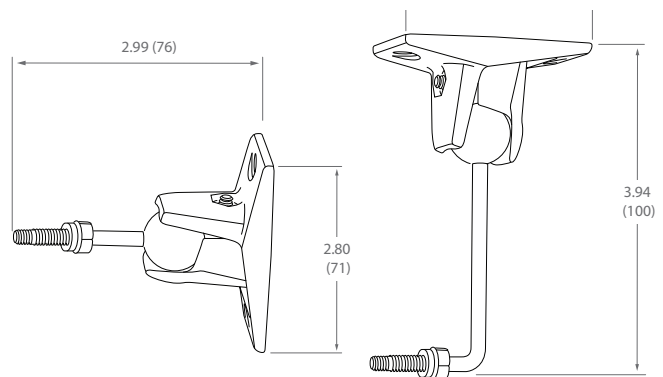

5.0 W/C technical data sheet

OmniMount, an innovator of A/V mounts and furniture for more than a quarter century, is the choice of professional installers and the brand most recommended by flat panel manufacturers. The Stainless Steel Series is our patented top-of-the-line speaker mounting solution which combines quality, durability and ease-of-installation. The 5.0 W/C is the proven choice for mounting satellite speakers up to 5 lbs (2.3 kg) on a wall or ceiling.

Product Specifications

- Fits most:** Satellite speakers
- Supports up to:** 5 lbs (2.3 kg)
- Thread size:** 4mm or 5mm
- Base rotation:** 360°
- Pan:** 180°
- Tilt:** +/-30°
- Color:** Black

Product Benefits

- Polymer-injected ball controls resonance frequencies for better sound
- Ball and clamp design for greater mounting flexibility
- Includes clamp and jaw
- Stainless steel hardware for strength and durability
- Suitable for all-weather use
- Includes complete hardware kit

	Color	Stock Code	Packaging UPC	MC UPC
Americas	Black	1001077BKFE-1	728901007040	728901700507
International	Black	NA	NA	NA

	Dimensions WxDxH inches (mm)	Wt lbs (kg)
Product Box	2.2 x 6.8 x 8 (55x172x203)	.7 (.3)
Master Carton	9.8 x 7.8 x 8 (248x197x203)	3.3 (1.5)