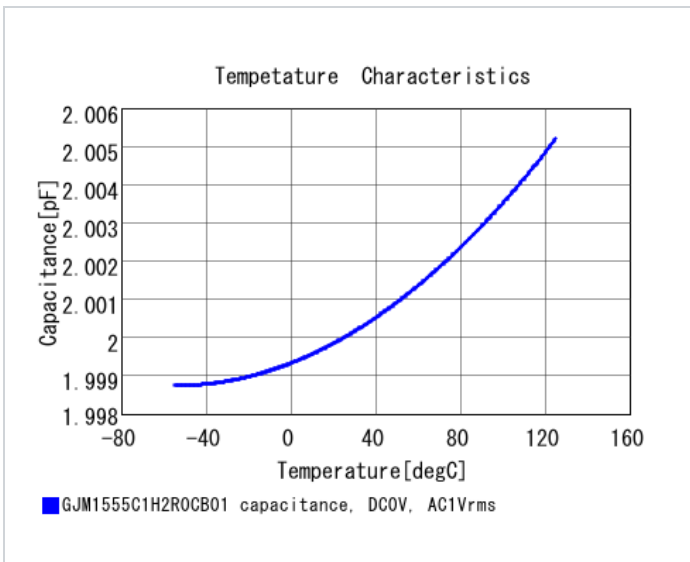

⚠ Attention

- 1.This datasheet is downloaded from the website of Murata Manufacturing Co., Ltd. Therefore, it's specifications are subject to change or our products in it may be discontinued without advance notice. Please check with our sales representatives or product engineers before ordering.
- 2.This datasheet has only typical specifications because there is no space for detailed specifications. Therefore, please review our product specifications or consult the approval sheet for product specifications before ordering.