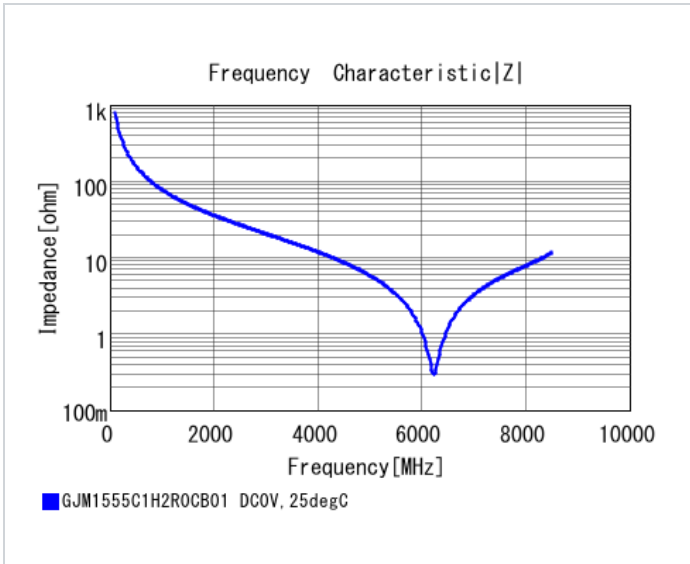

⚠ Attention

- 1.This datasheet is downloaded from the website of Murata Manufacturing Co., Ltd. Therefore, it's specifications are subject to change or our products in it may be discontinued without advance notice. Please check with our sales representatives or product engineers before ordering.
- 2.This datasheet has only typical specifications because there is no space for detailed specifications. Therefore, please review our product specifications or consult the approval sheet for product specifications before ordering.