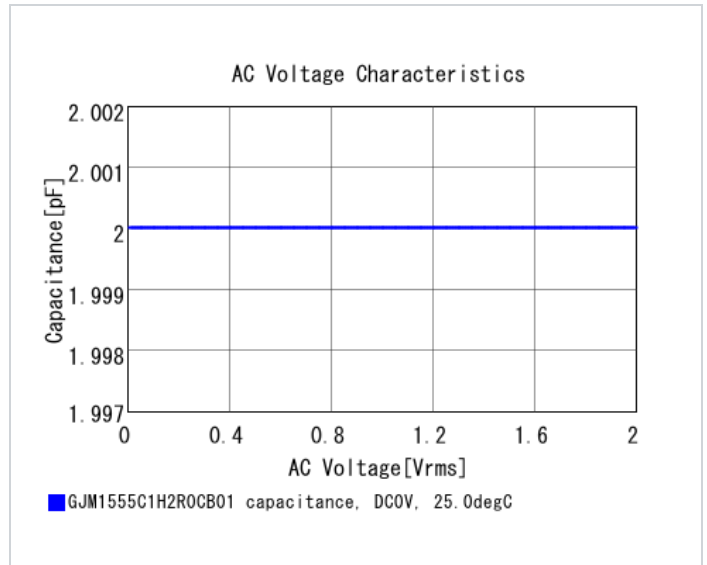

⚠ Attention

- 1.This datasheet is downloaded from the website of Murata Manufacturing Co., Ltd. Therefore, it's specifications are subject to change or our products in it may be discontinued without advance notice. Please check with our sales representatives or product engineers before ordering.
- 2.This datasheet has only typical specifications because there is no space for detailed specifications. Therefore, please review our product specifications or consult the approval sheet for product specifications before ordering.