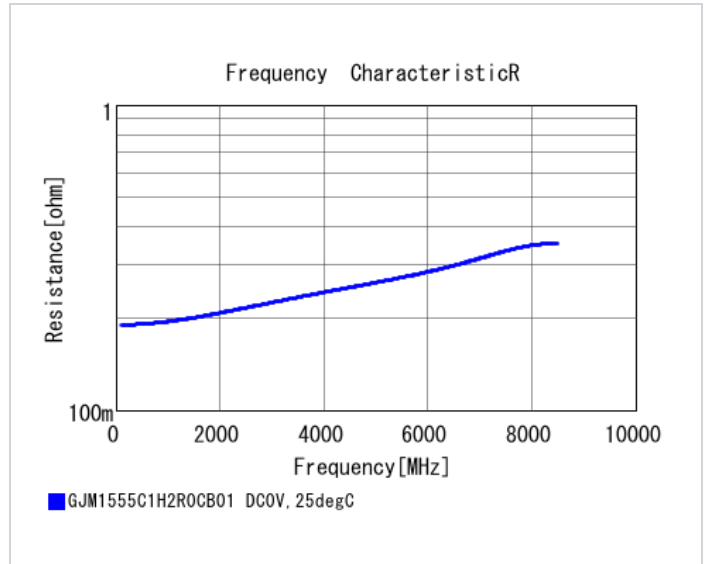

⚠ Attention

- 1.This datasheet is downloaded from the website of Murata Manufacturing Co., Ltd. Therefore, it's specifications are subject to change or our products in it may be discontinued without advance notice. Please check with our sales representatives or product engineers before ordering.
- 2.This datasheet has only typical specifications because there is no space for detailed specifications. Therefore, please review our product specifications or consult the approval sheet for product specifications before ordering.