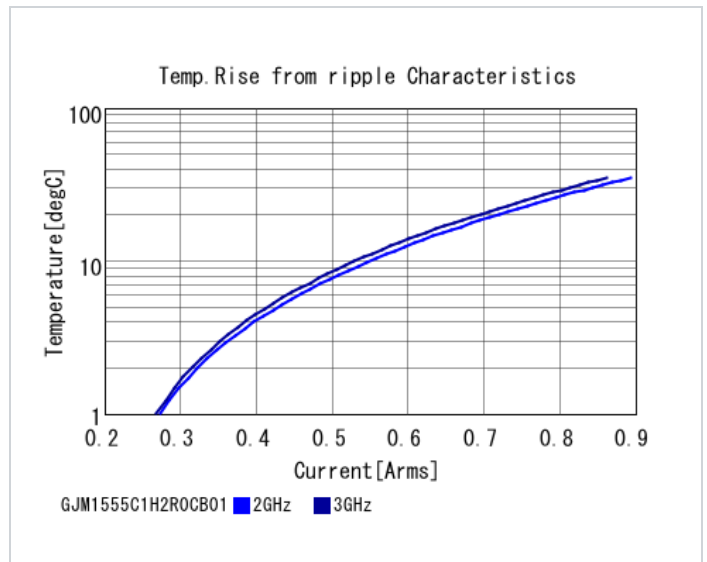

⚠ Attention

- 1.This datasheet is downloaded from the website of Murata Manufacturing Co., Ltd. Therefore, it's specifications are subject to change or our products in it may be discontinued without advance notice. Please check with our sales representatives or product engineers before ordering.
- 2.This datasheet has only typical specifications because there is no space for detailed specifications. Therefore, please review our product specifications or consult the approval sheet for product specifications before ordering.