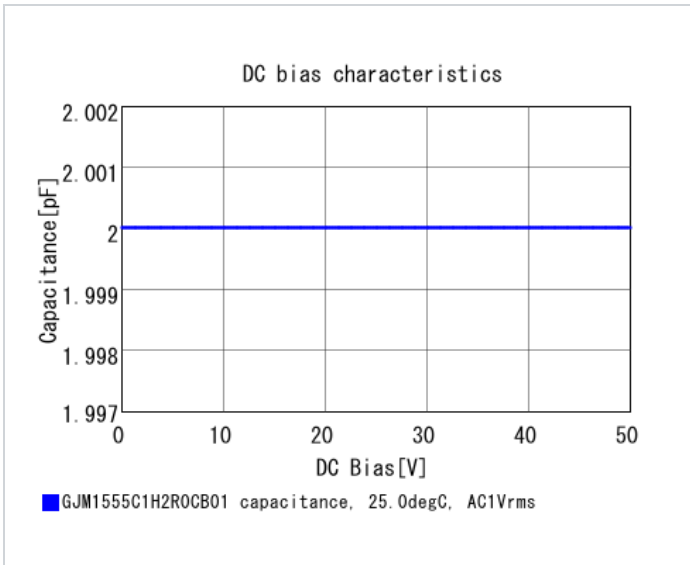

⚠ Attention

- 1.This datasheet is downloaded from the website of Murata Manufacturing Co., Ltd. Therefore, it's specifications are subject to change or our products in it may be discontinued without advance notice. Please check with our sales representatives or product engineers before ordering.
- 2.This datasheet has only typical specifications because there is no space for detailed specifications. Therefore, please review our product specifications or consult the approval sheet for product specifications before ordering.