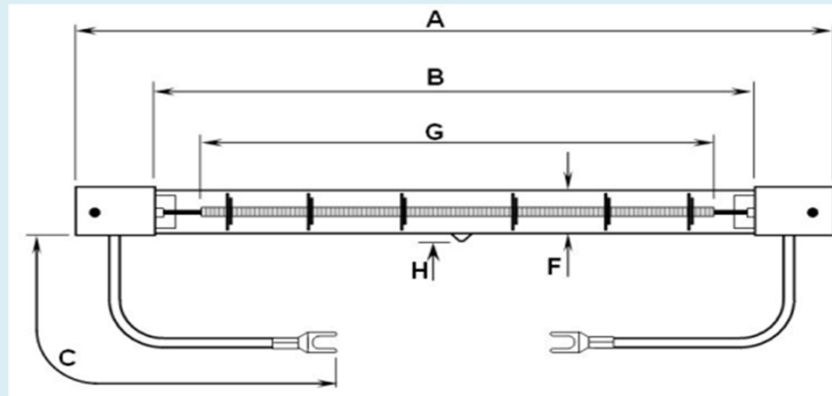

# Lamp Product Data Specification

**VICTORY**

Lamp Product Code: **54232052**

Version No.: **1**

Issue Date: **18.06.2018**

Coating Coverage (where applic.) :-

Dimensions (in mm) :-

(Overall Length) A	487±2
(Inside Cap to Cap Length) B	0
(Lead Length) C	300±5
(Secondary Length) D	0
(UnHeated/Other Length) E	0
(Tube Dia) F	10.5
(Heat Length) G	406
(Pip Height) H	5 Max

Technical Data :-

Volts	230
Watts	2000
Finish	Clear/Gold Reflector
Cap	SK15
Colour Temp. (°K)	2400
Life (hrs)	5000
Burning Position	Universal
Leads	PTFE insulated
Termination	Crimp Fork

Additional Data:

- Cap: Ceramic Flexi.
- Lead: PTFE insulated with M4 fork terminals.
- Gold Reflector coated same side as exhaust pip
- Universal burning

**IMPORTANT:** Please refer all enquiries to our offices for alternatives &/or changes.